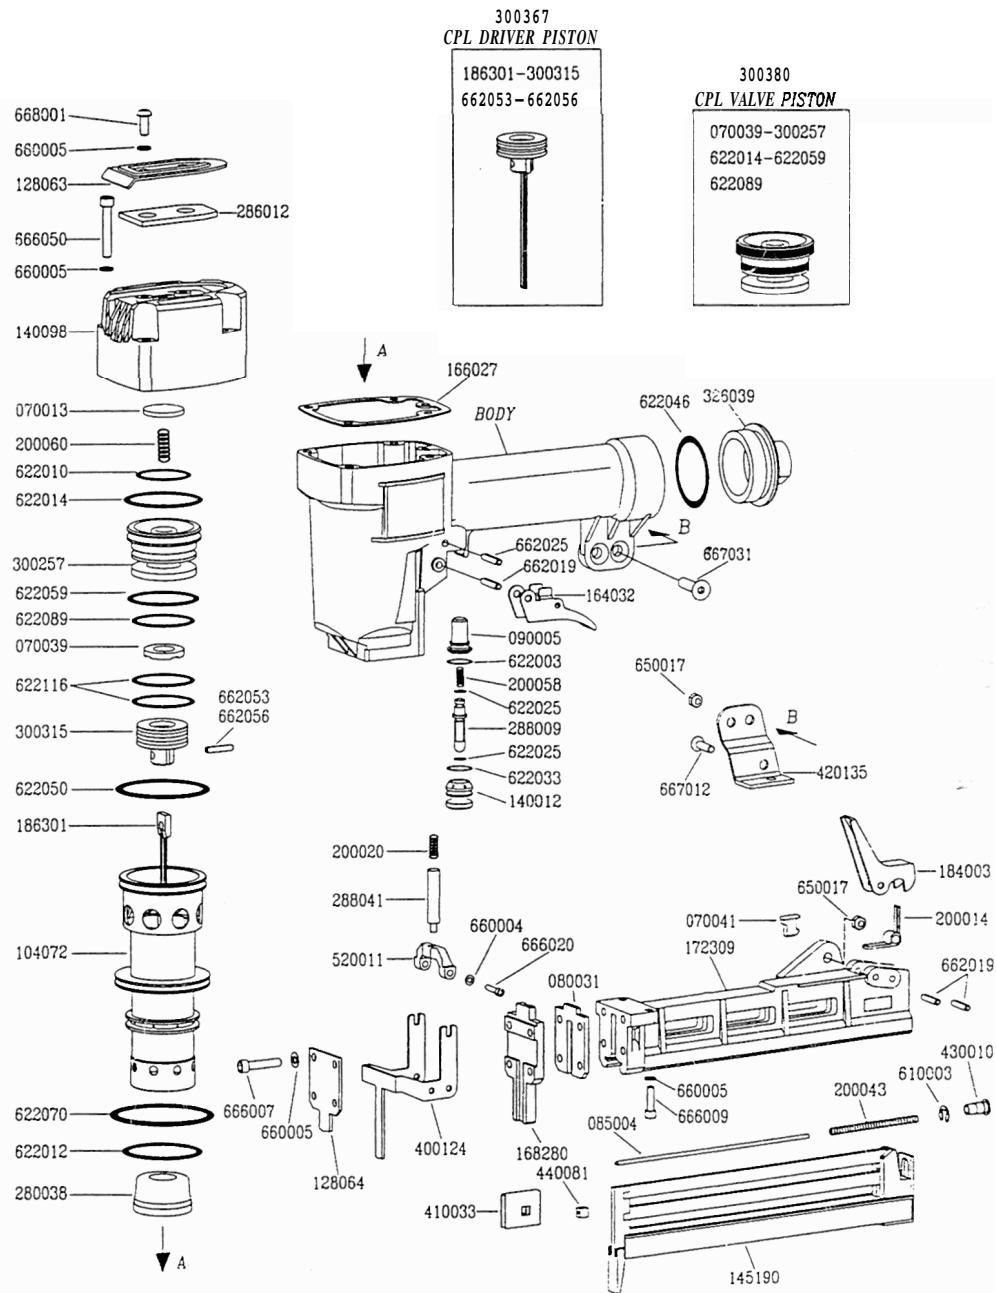

ESP	MACHINE CODE	MACHINE CODE	MACHINE CODE	MACHINE CODE	MACHINE roof
0	10847.01	20847.01	30847.01		
DESC.	F3C 90-40	R3C 90-40	H3C 90-40		
BODY	138.413	138.417	138.422		

WITH SAFETK C.T. LONG NOSE 1"

R=Recommended spare parts