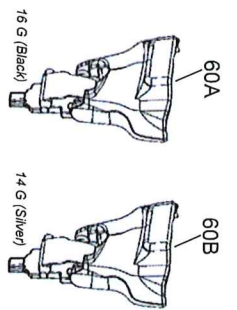

**IM250S Li MK2  
14/16G STRAIGHT  
FINISH NAILER  
B20711 916580**

---

---

**ILLUSTRATED PARTS LIST**

**IM250SLI MK2**  
**14/16 Gauge**  
**Straight Bradder**  
**TrimMaster B20711**

Item	Torque	Item	Torque
3	30-35	38	45-50
7	20-35	39	45-50
9	15-20	▲	55-65
14	30-35	46	6-8
17	6-8	71	18-22
26	30-35	73	18-22

■ Service Kit Item  
● Loctite® 242  
▲ Grease

All parts sold as single items unless described as a set etc., or forms part of an assembly (multiple items defined within a box). A part with no item number is only available in an assembly.