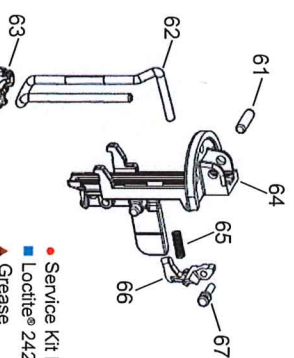

**IM250S Li MK2  
14/16G STRAIGHT  
FINISH NAILER  
B20711 916580**

---

---

**ILLUSTRATED PARTS LIST**

**IM250SLI MK2**  
**14/16 Gauge**  
**Straight Bradder**  
**TrimMaster B20711**

Item	Torque	Item	Torque
3	30-35	38	45-50
7	20-35	39	45-50
9	15-20	▲	55-65
14	30-35	46	6-8
17	6-8	71	18-22
26	30-35	73	18-22

■ Service Kit Item  
● Loctite® 242  
▲ Grease

All parts sold as single items unless described as a set etc., or forms part of an assembly (multiple items defined within a box). A part with no item number is only available in an assembly.