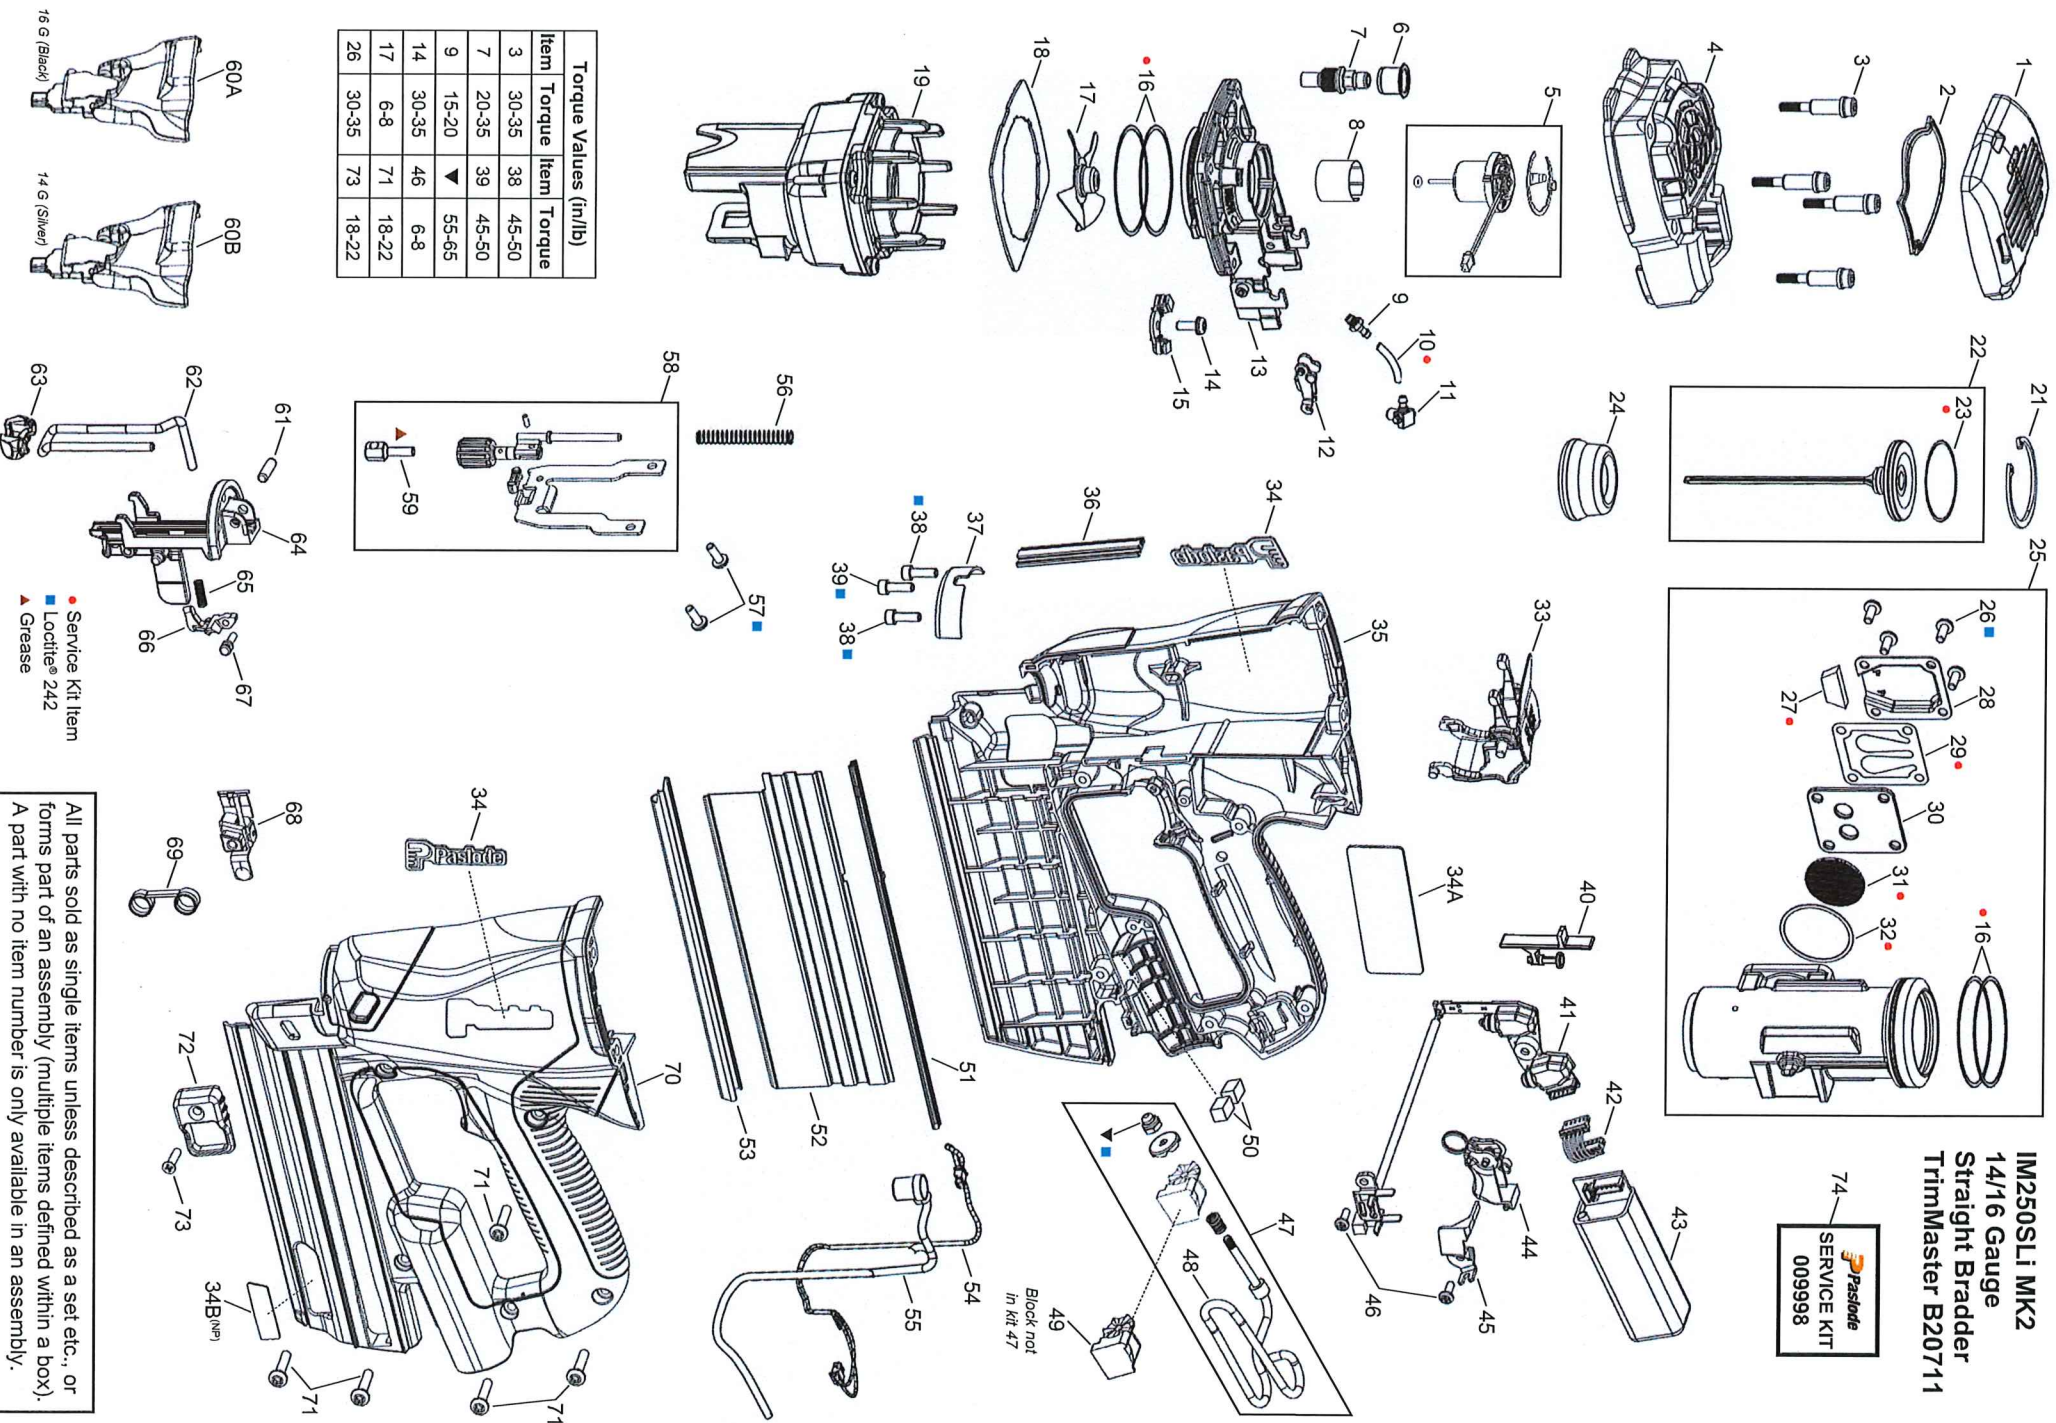

**IM250S Li MK2  
14/16G STRAIGHT  
FINISH NAILER  
B20711 916580**

---

---

**ILLUSTRATED PARTS LIST**

**IM250SLI MK2**  
**14/16 Gauge**  
**Straight Bradder**  
**TrimMaster B20711**

Item	Torque	Item	Torque
3	30-35	38	45-50
7	20-35	39	45-50
9	15-20	▲	55-65
14	30-35	46	6-8
17	6-8	71	18-22
26	30-35	73	18-22

■ Service Kit Item  
● Loctite® 242  
▲ Grease

All parts sold as single items unless described as a set etc., or forms part of an assembly (multiple items defined within a box). A part with no item number is only available in an assembly.

## PARTS LEGEND