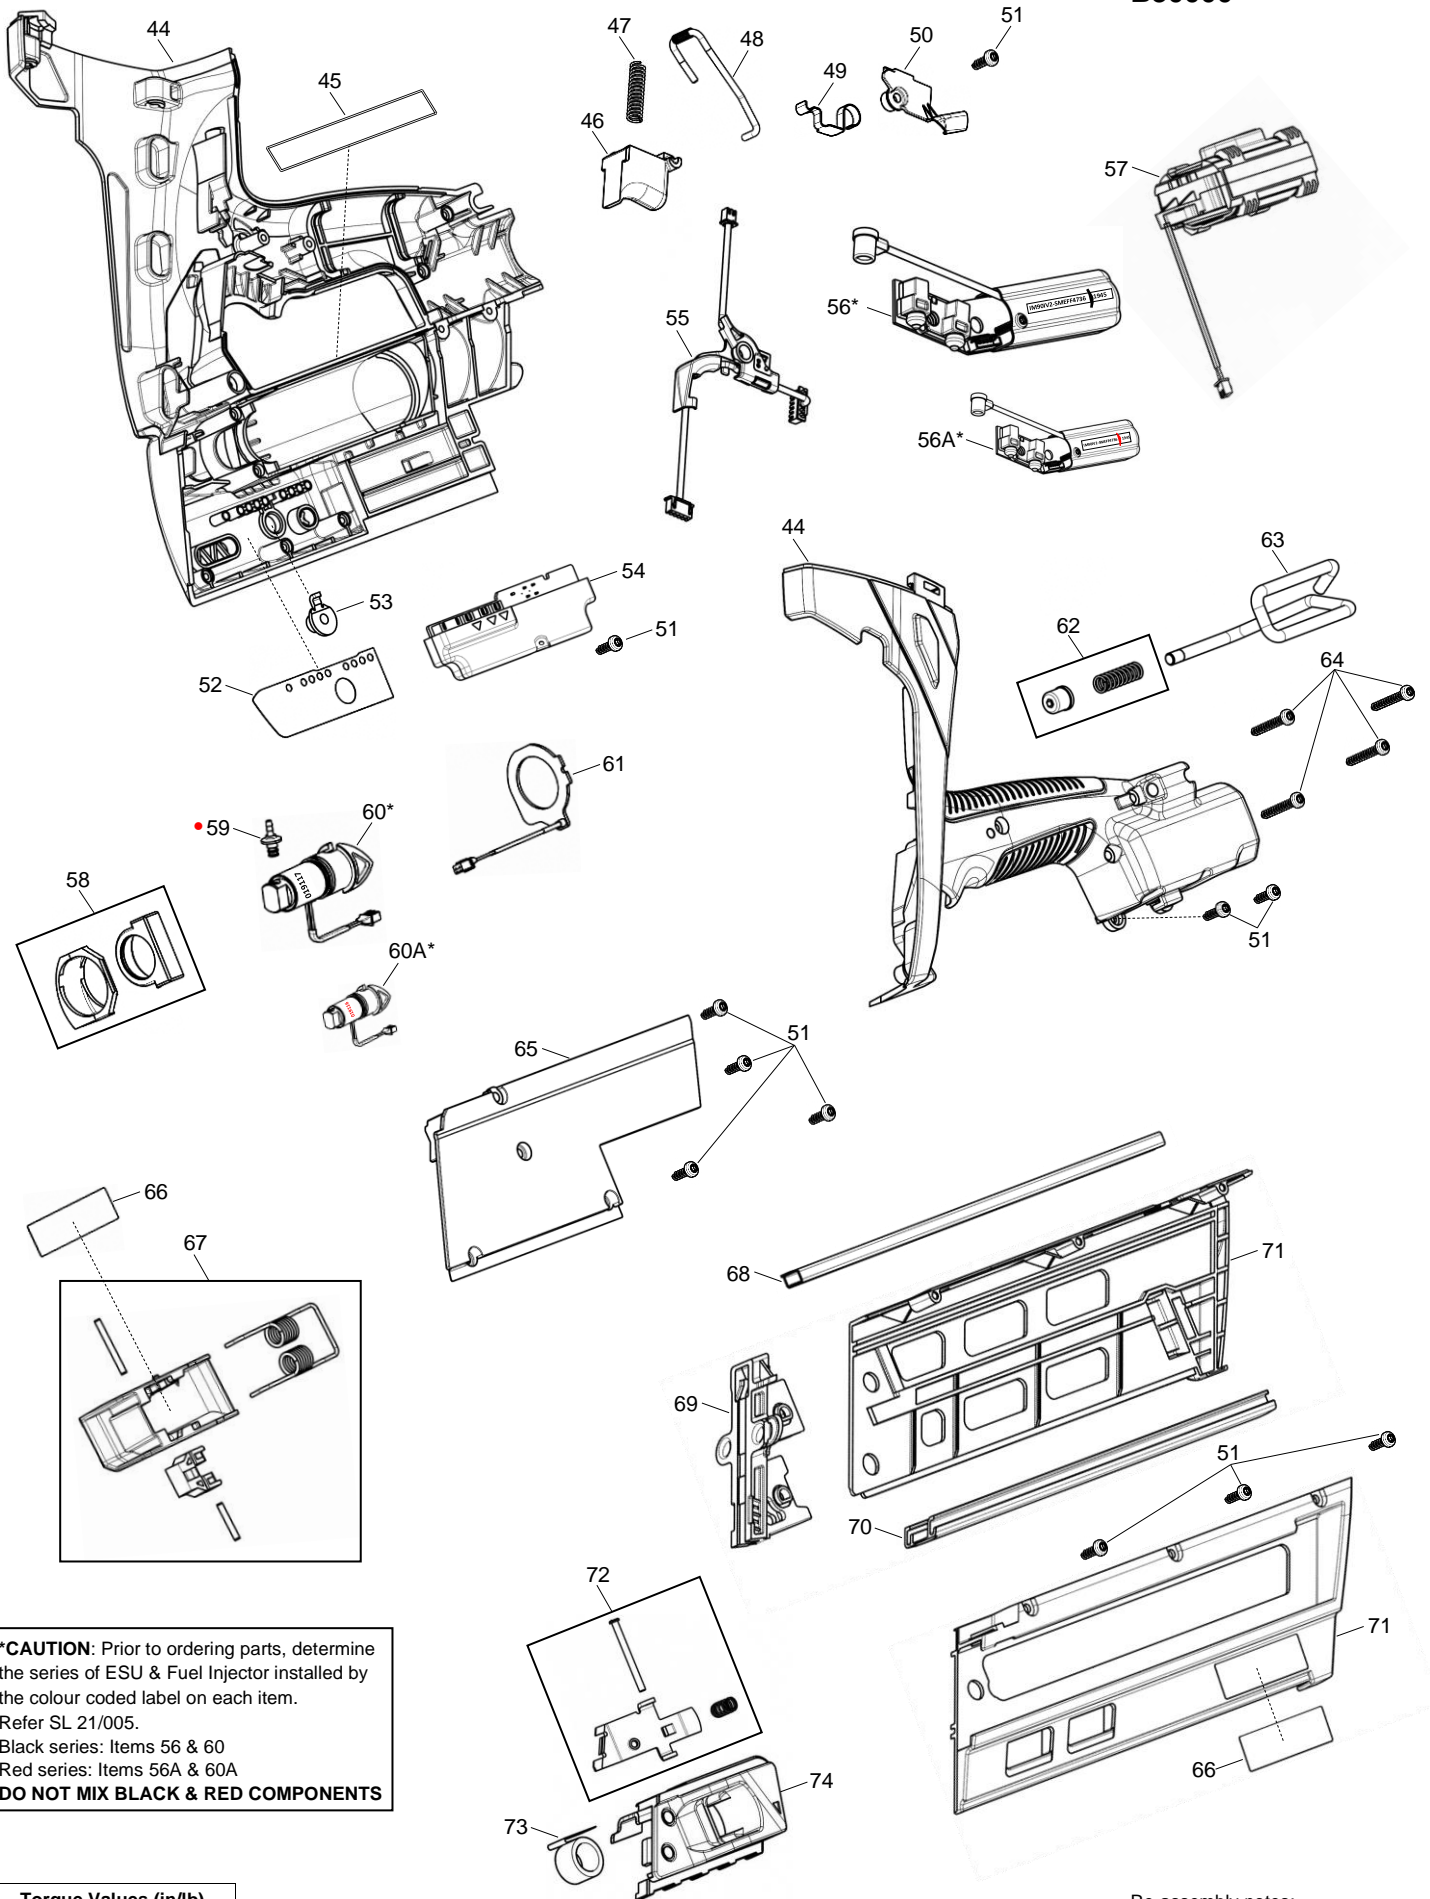

PASLODE IMPULSE IM90Xi Li FRAMER B30000

*CAUTION: Prior to ordering parts, determine the series of ESU & Fuel Injector installed by the colour coded label on each item. Refer SL 21/005.
Black series: Items 56 & 60
Red series: Items 56A & 60A
DO NOT MIX BLACK & RED COMPONENTS

Torque Values (in/lb)			
Item	Torque	Item	Torque
51	12-16	64	18-20

Re-assembly notes:
1. Use acid free RTV silicon to adhere LED Controller (54) to RH handle (44).