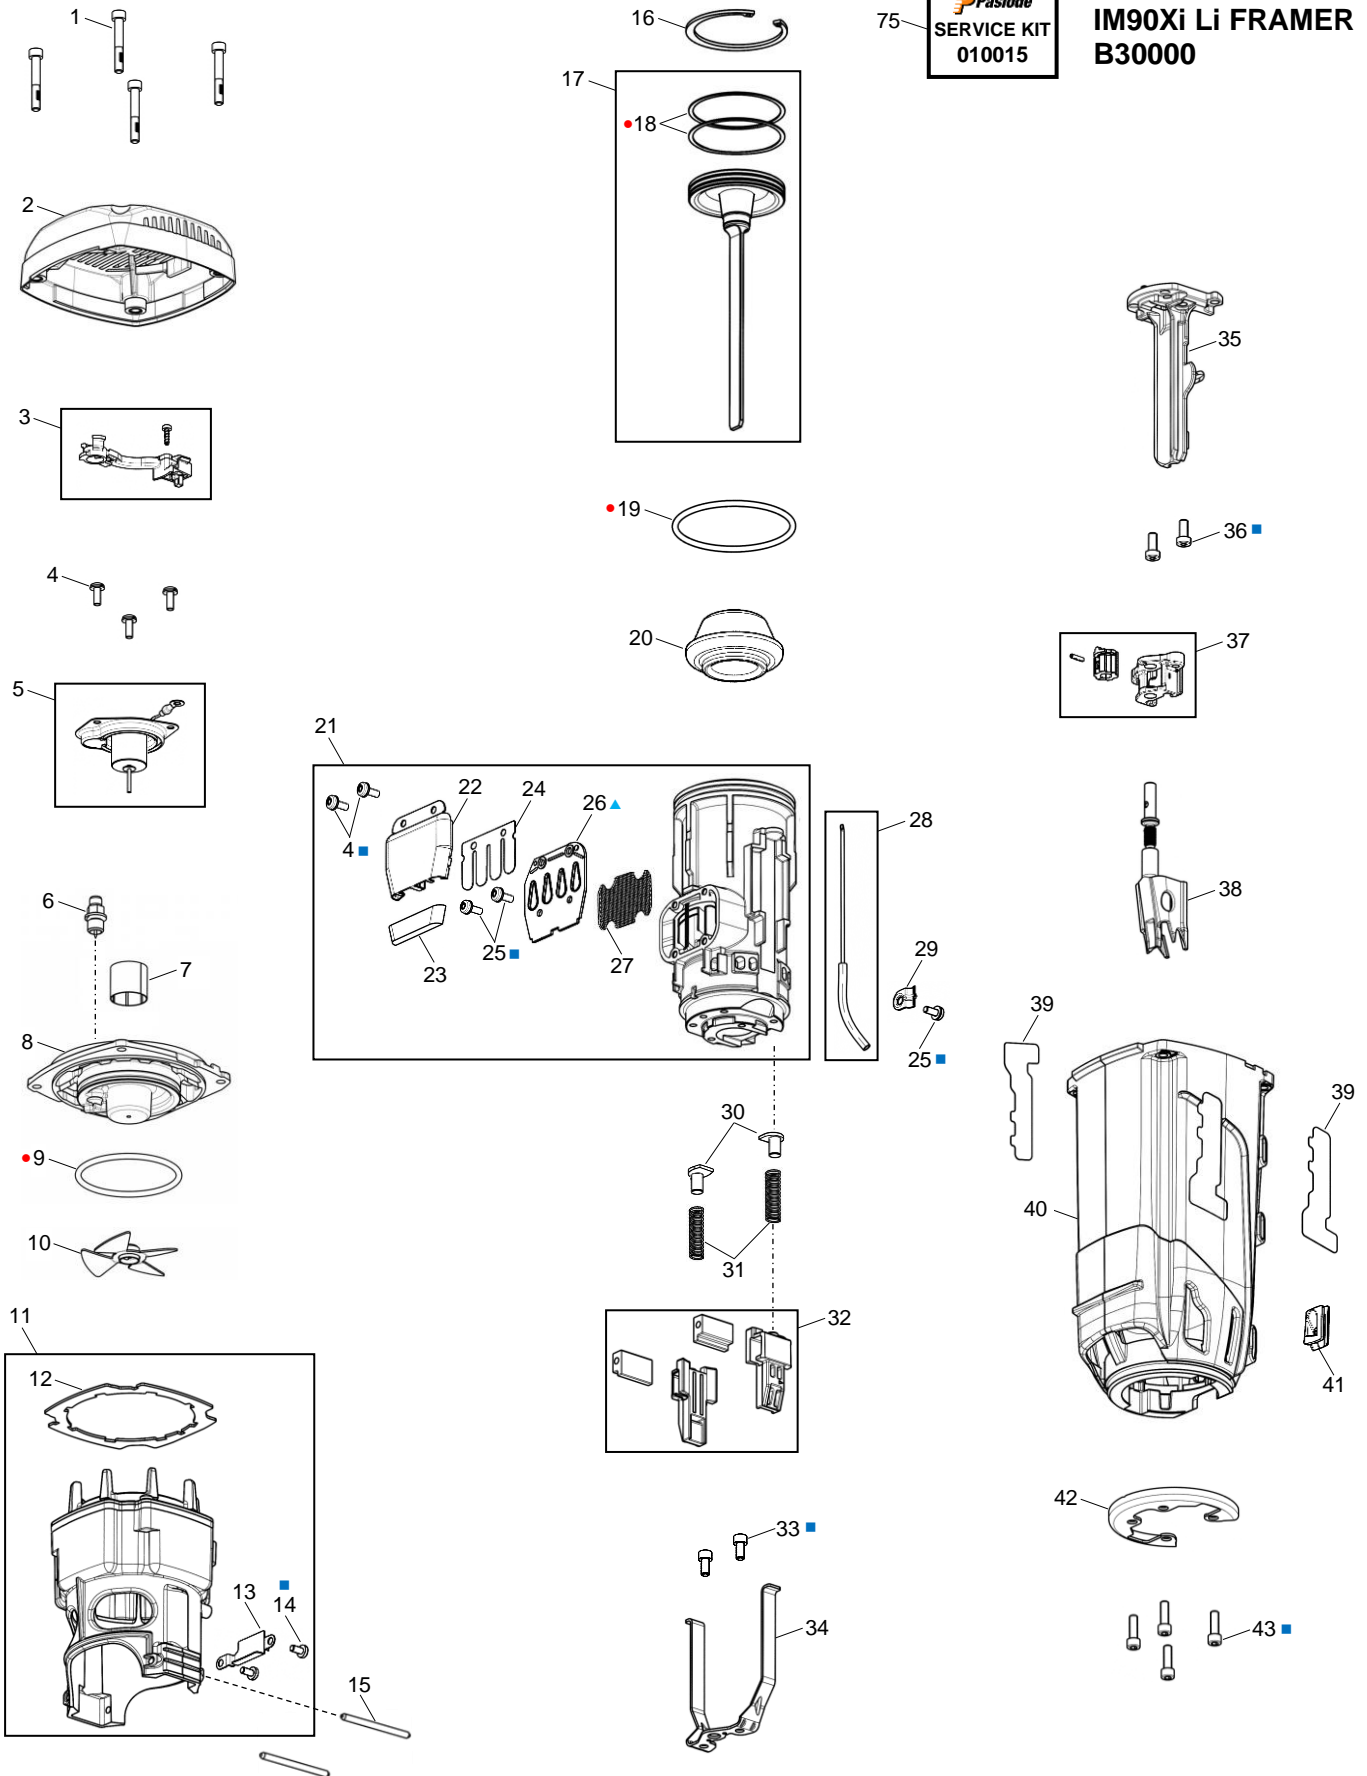

**IMPULSE IM90Xi  
Li FRAMER  
B30000**

---

**ILLUSTRATED PARTS LIST**

---

# PASLODE IMPULSE IM90Xi Li FRAMER B30000

Torque Values (in/lb)			
Item	Torque	Item	Torque
1	42-45	27	30-35
3	6-8	30	30-35
4	30-35	33	36-43
6	20-25	36	55-57
10	8-10	43	55-57
14	20-25		

- Re-assembly Notes:
1. Ribs on sleeve (7) face motor.
  2. Sealing ring (18) gaps to be 180° apart. Gaps horizontal with driver blade.
  3. Refer SL 21/004 for fuel nozzle pipe (28) bending procedure & tooling.