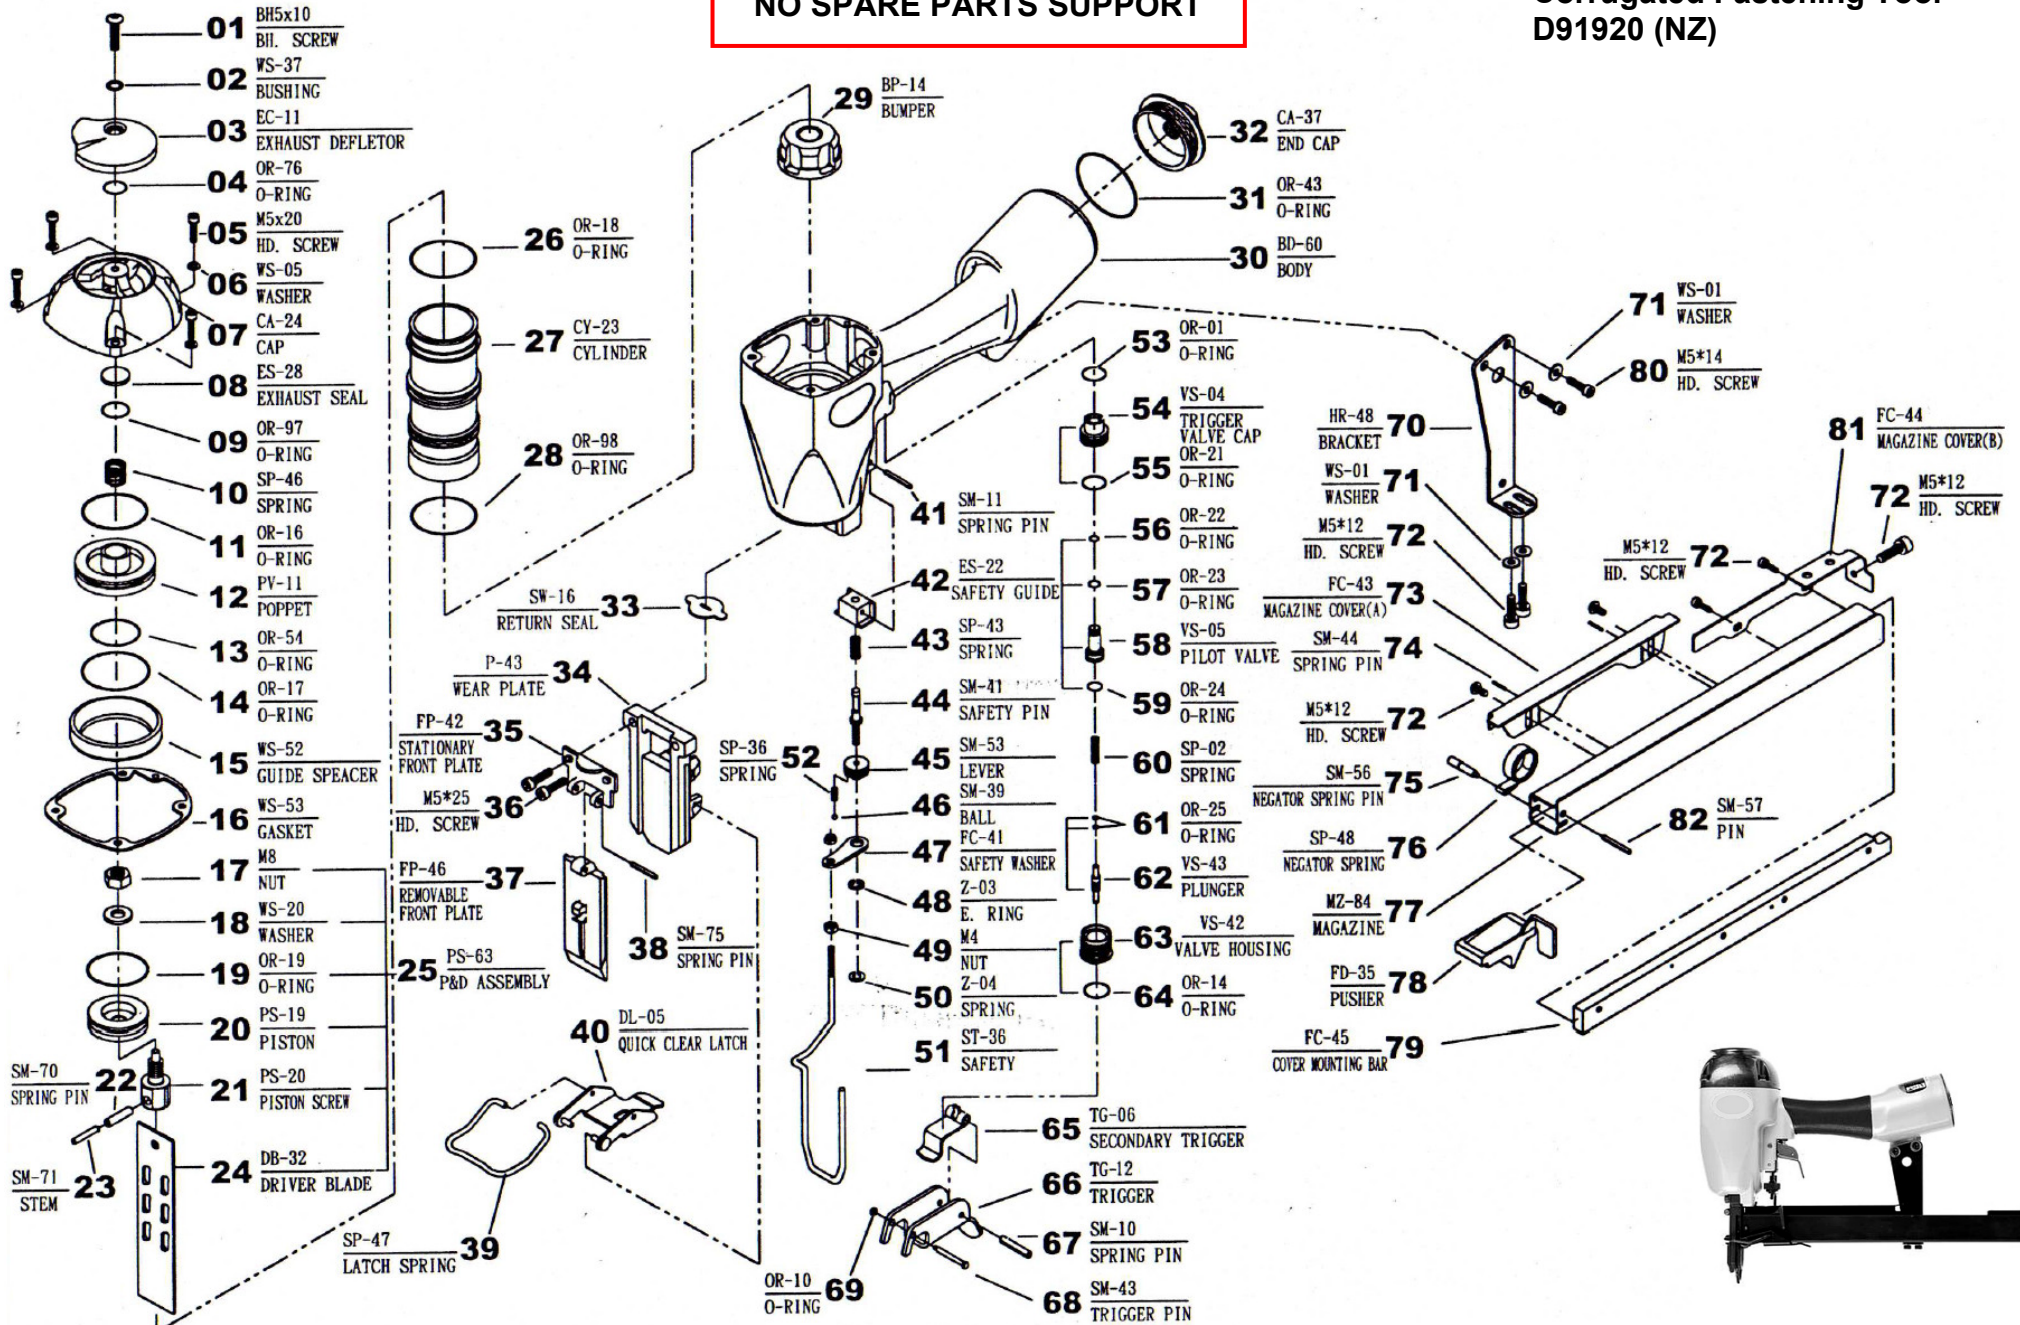

**REFERENCE ONLY
NO SPARE PARTS SUPPORT**

**Paslode Lite-Line SC-2516 MK1
Corrugated Fastening Tool
D91920 (NZ)**

PARTS LEGEND

SC-2516 (MK1)

D91920

1	BH5X10	NP Screw	42	ES-22	NP Guide, Safety
2	WS-37	NP Bush	43	SP-43	NP Spring
3	EC-11	NP Exhaust Deflector	44	SM-41	NP Pin, Safety
4	OR-76	NP O-Ring	45	SM-53	NP Lever
5	M5X20	NP Screw	46	SM-39	NP Ball
6	WS-05	NP Washer	47	FC-41	NP Washer, Safety
7	CA-38	NP Cap	48	Z-03	NP E-Ring
8	ES-28	NP Seal, Exhaust	49	M4	NP Nut
9	OR-97	NP O-Ring	50	Z-04	NP Spring
10	SP-46	NP Spring	51	ST-36	NP Safety
11	OR-16	NP O-Ring	52	SP-36	NP Spring
12	PV-11	NP Valve, Poppet	53	OR-01	NP O-Ring
13	OR-54	NP O-Ring	54	VS-04	NP Cap, Trigger Valve
14	OR-17	NP O-Ring	55	OR-21	NP O-Ring
15	WS-52	NP Guide Spacer	56	OR-22	NP O-Ring
16	WS-53	NP Gasket	57	OR-23	NP O-Ring
17	M8	NP Nut	58	VS-05	NP Pilot Valve
18	WS-20	NP Washer	59	OR-24	NP O-Ring
19	OR-19	NP O-Ring	60	SP-02	NP Spring
20	PS-19	NP Piston	61	OR-25	NP O-Ring
21	PS-20	NP Screw, Piston	62	VS-43	NP Plunger
22	SM-70	NP Pin, Spring	63	VS-42	NP Valve Housing
23	SM-71	NP Stem	64	OR-14	NP O-Ring
24	DB-32	NP Driver Blade	65	TG-06	NP Secondary Trigger
25	PS-63	NP Driver & Piston Assy	66	TG-12	NP Trigger
26	OR-18	NP O-Ring	67	SM-10	NP Pin, Spring
27	CY-23	NP Cylinder	68	SM-43	NP Pin, Trigger
28	OR-98	NP O-Ring	69	OR-10	NP O-Ring
29	BP-14	NP Bumper	70	BR-48	NP Bracket
30	BD-60	NP Body Housing	71	WS-01	NP Washer
31	OR-43	NP O-Ring	72	M5X12	NP Screw
32	CA-37	NP End Cap	73	FC-43	NP Magazine Cover (A)
33	SW-16	NP Seal, Driver	74	SM-44	NP Pin, Roll
34	P-43	NP Wear Plate	75	SM-56	NP Pin, Negator Spring
35	FP-42	NP Plate, Front (Stationary)	76	SP-48	NP Spring, Negator
36	M5X25	NP Screw HD	77	MZ-84	NP Magazine
37	FP-46	NP Plate, Front (Removable)	78	FD-35	NP Pusher
38	SW-75	NP Pin, Step	79	FC-45	NP Cover Mounting Bar
39	SP-47	NP Spring, Latch	80	M5*14	NP Screw
40	DL-05	NP Quick Clear Latch	81	FC-44	NP Magazine Cover (B)
41	SM-11	NP Pin, Spring	82	SM-57	NP Pin

NP = Non-Procurement