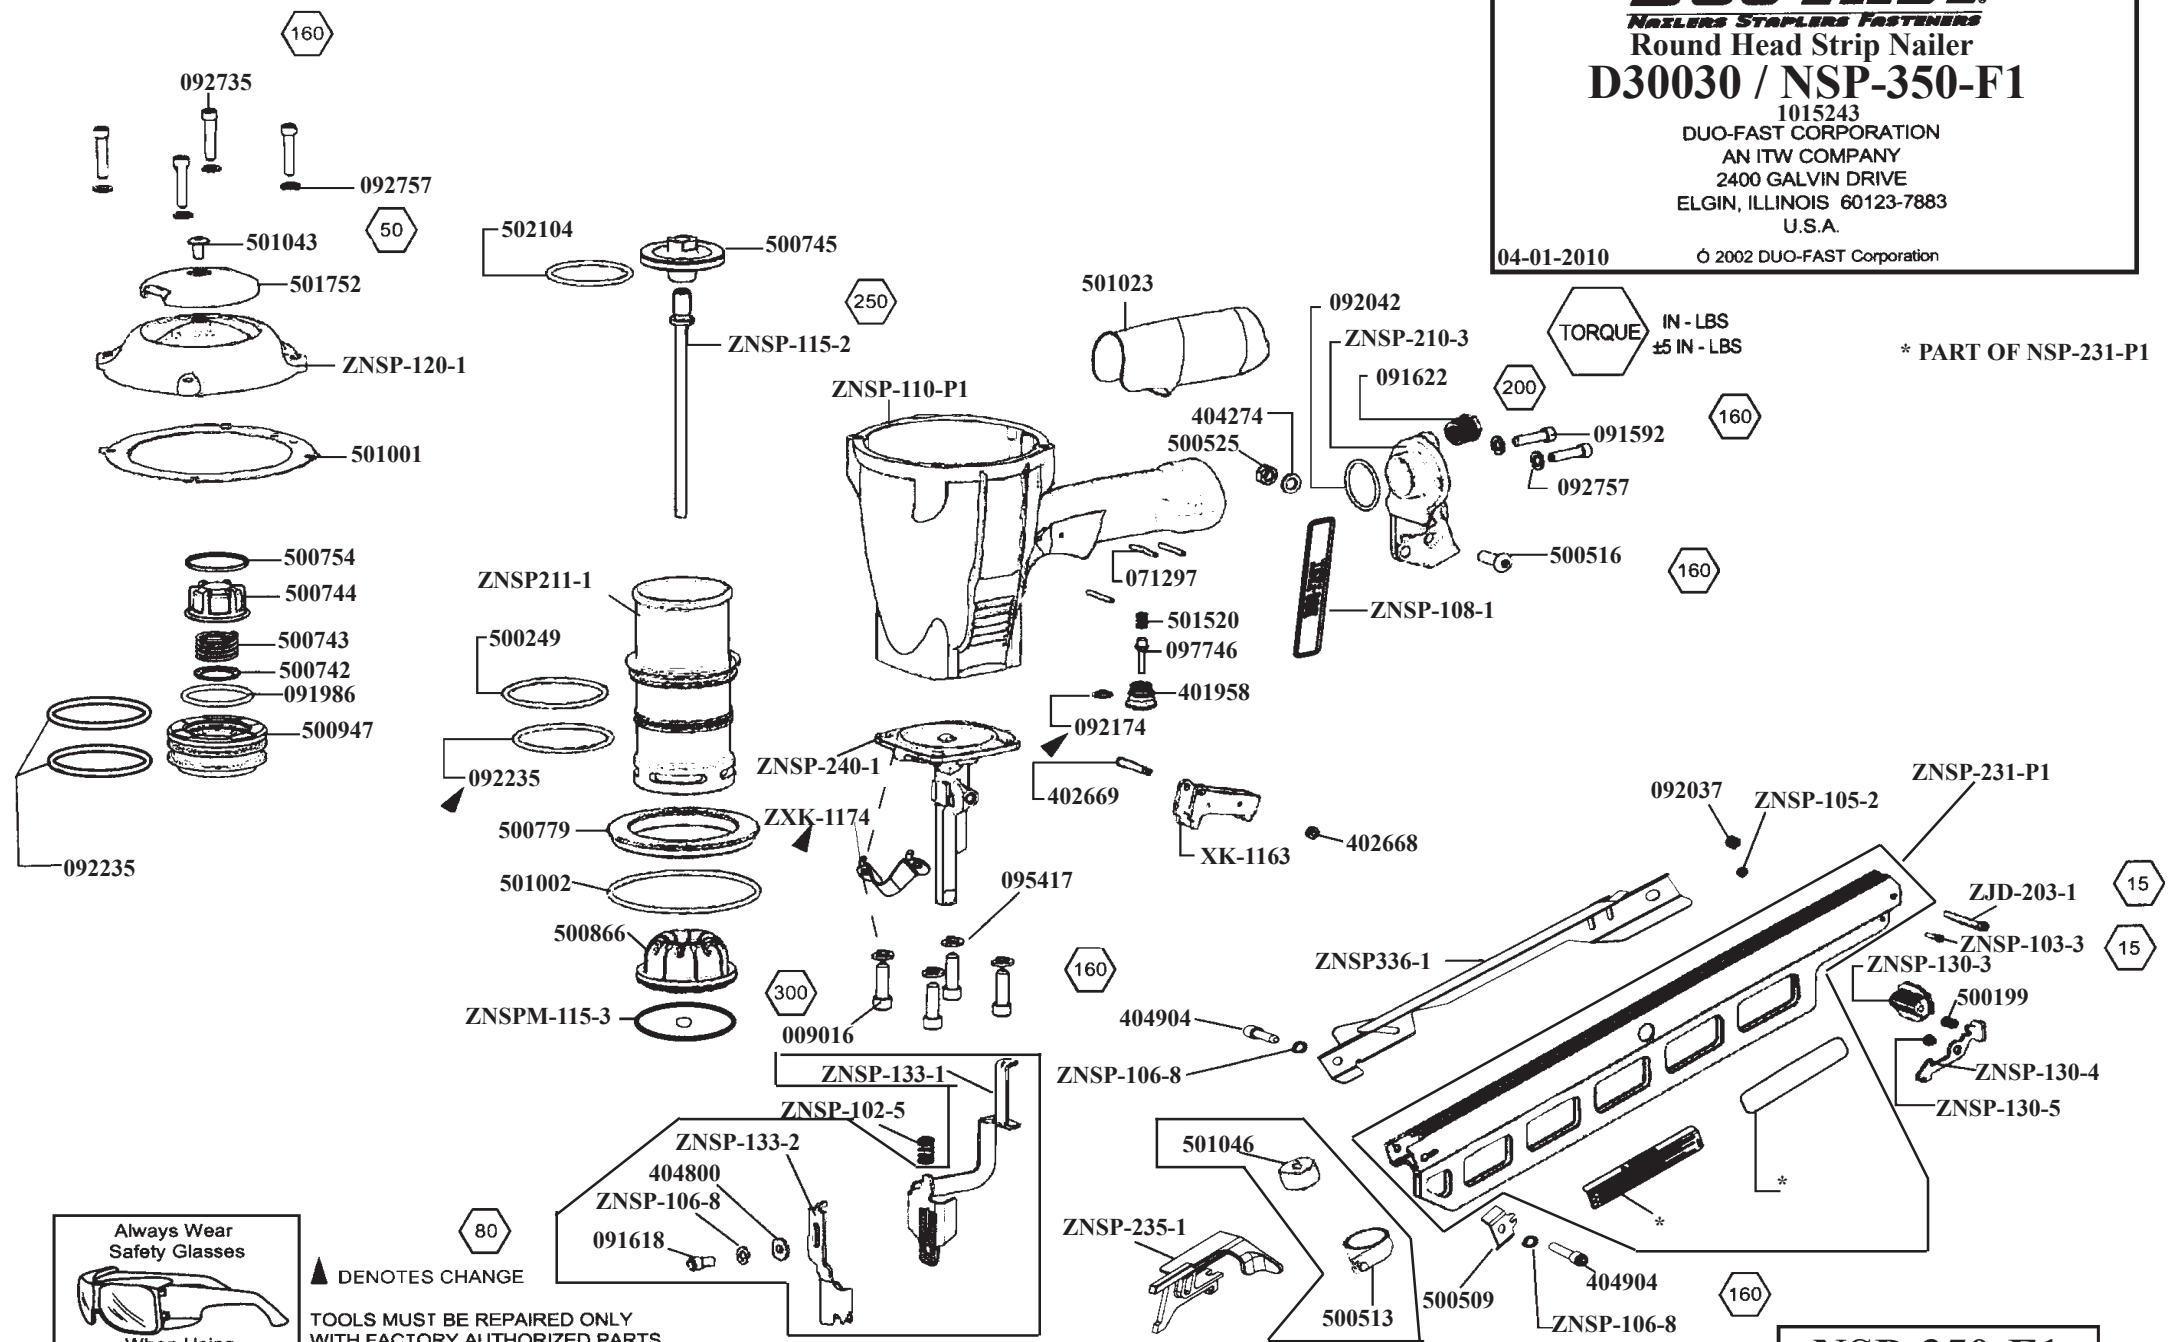

DUO-FAST

NAILERS STAPLERS FASTENERS
Round Head Strip Nailer
D30030 / NSP-350-F1

1015243
DUO-FAST CORPORATION
AN ITW COMPANY
2400 GALVIN DRIVE
ELGIN, ILLINOIS 60123-7883
U.S.A.

04-01-2010

© 2002 DUO-FAST Corporation

* PART OF NSP-231-P1

TORQUE
IN - LBS
±5 IN - LBS

Always Wear Safety Glasses

When Using Power Tools
XA-1011 CLEAR
XA-1022 TINTED

▲ DENOTES CHANGE

TOOLS MUST BE REPAIRED ONLY WITH FACTORY AUTHORIZED PARTS
SIEMPRE REPAIRE LAS HERRAMIENTAS SOLAMENTE CON PARTES DE REPUESTO AUTORIZADAS POR DUO-FAST

NSP-350-F1