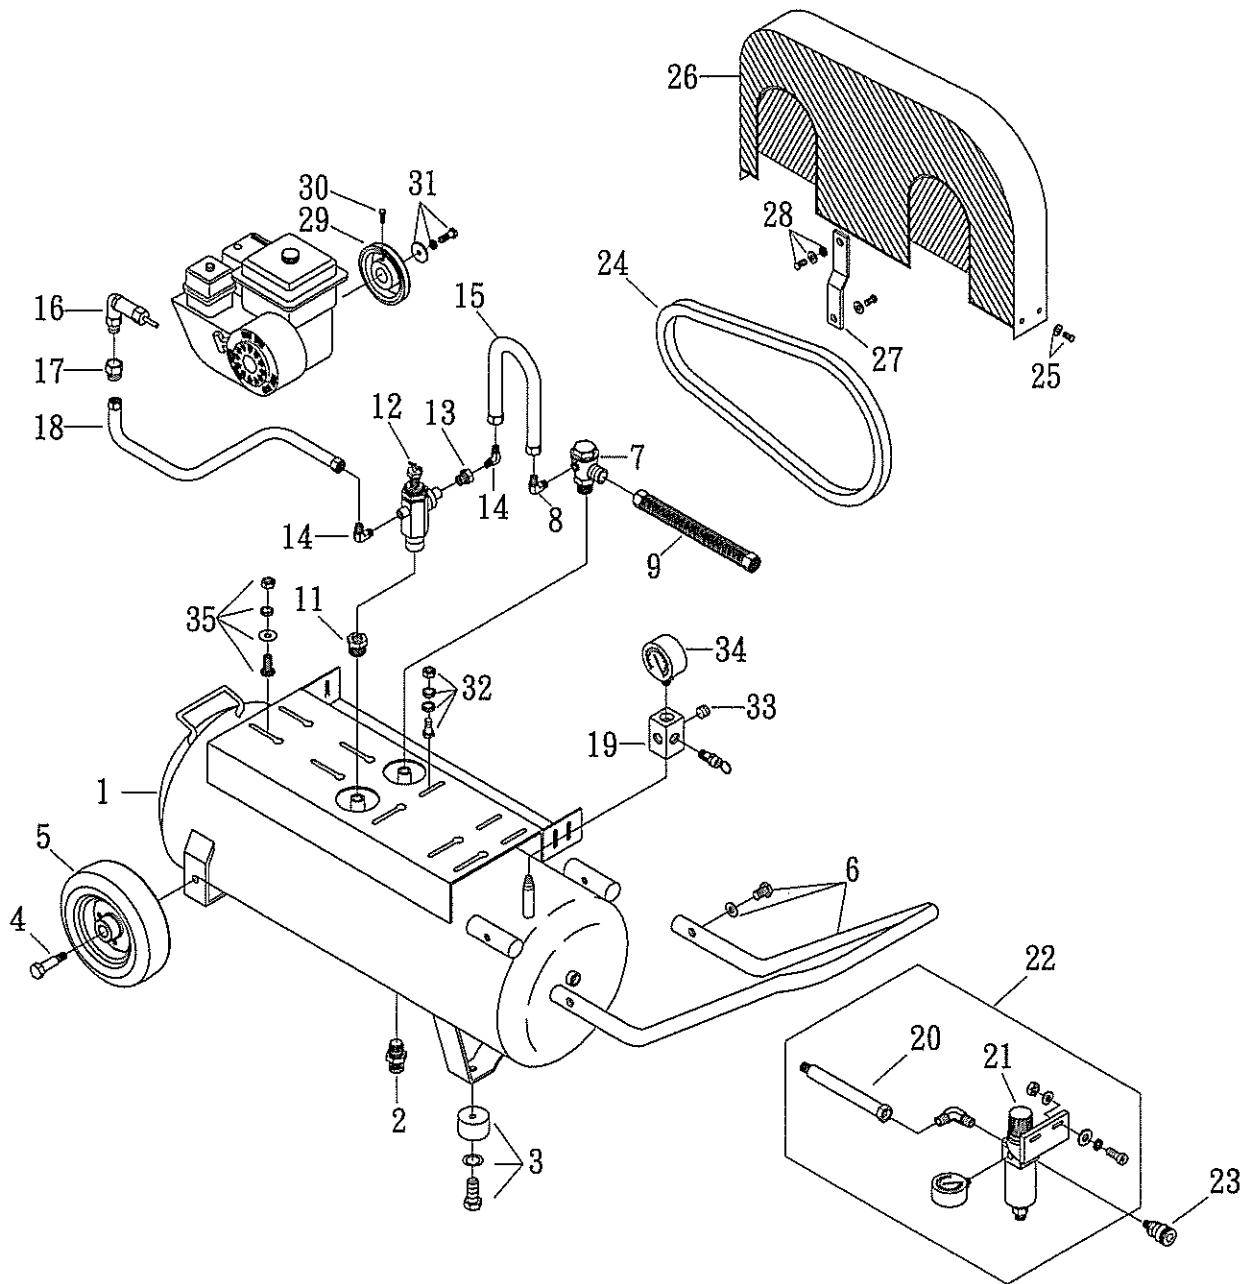

MODEL : PG5558 (Receive Tank)

SPARE PARTS LIST

NO : AX-1311 (62)

| Item | Description | Code | QTY | Item | Description | Code | QTY |
|------|-----------------------|--------|-----|------|-----------------------|--------|-----|
| 1 | AIR TANK | 721360 | 1 | 19 | BRASS 5-WAY PIPE | 721372 | 1 |
| 2 | DRAIN VALVE | 721225 | 1 | 20 | SOFT TUBE | 721260 | 1 |
| 3 | RUBBER PAD SET | 721292 | 2 | 21 | REGULATOR | 721261 | 1 |
| 4 | TANK WHEEL BOLT | 721361 | 2 | 22 | REGULATOR SET | 721259 | 1 |
| 5 | TANK WHEEL | 721362 | 2 | 23 | QUICK COUPLER(FEMALE) | 721242 | 1 |
| 6 | HANDLE/GRIP SET | 721253 | 1 | 24 | V-BELT | 721373 | 1 |
| 7 | CHECK VALVE | 721363 | 1 | 25 | HEXAGON BOLT SET | 721374 | 5 |
| 8 | ELBOW | 721367 | 1 | 26 | BELT GUARD | 721375 | 1 |
| 9 | EXHAUST TUBE SET | 721296 | 1 | 27 | BRACKET | 721376 | 1 |
| 10 | PRESSURE RELIEF VALVE | 721235 | 1 | 28 | HEXAGON BOLT SET | 721245 | 1 |
| 11 | BUSHING | 721364 | 1 | 29 | ENGINE PULLEY | 721377 | 1 |
| 12 | UNLOADING VALVE | 721365 | 1 | 30 | HEXAGON BOLT | 721378 | 2 |
| 13 | BUSHING | 721366 | 1 | 31 | HEXAGON BOLT SET | 721379 | 1 |
| 14 | ELBOW | 721367 | 2 | 32 | MOTOR FEET BOLT SET | 721380 | 4 |
| 15 | UNLOADING TUBE SET | 721368 | 1 | 33 | PLUG | 721381 | 1 |
| 16 | IDLING DEVICE | 721369 | 1 | 34 | PRESSURE GAUGE | 721382 | 1 |
| 17 | IDLING DEVICE NUT | 721370 | 1 | 35 | MOTOR FEET BOLT SET | 721383 | 4 |
| 18 | TUBE | 721371 | 1 | | | | |