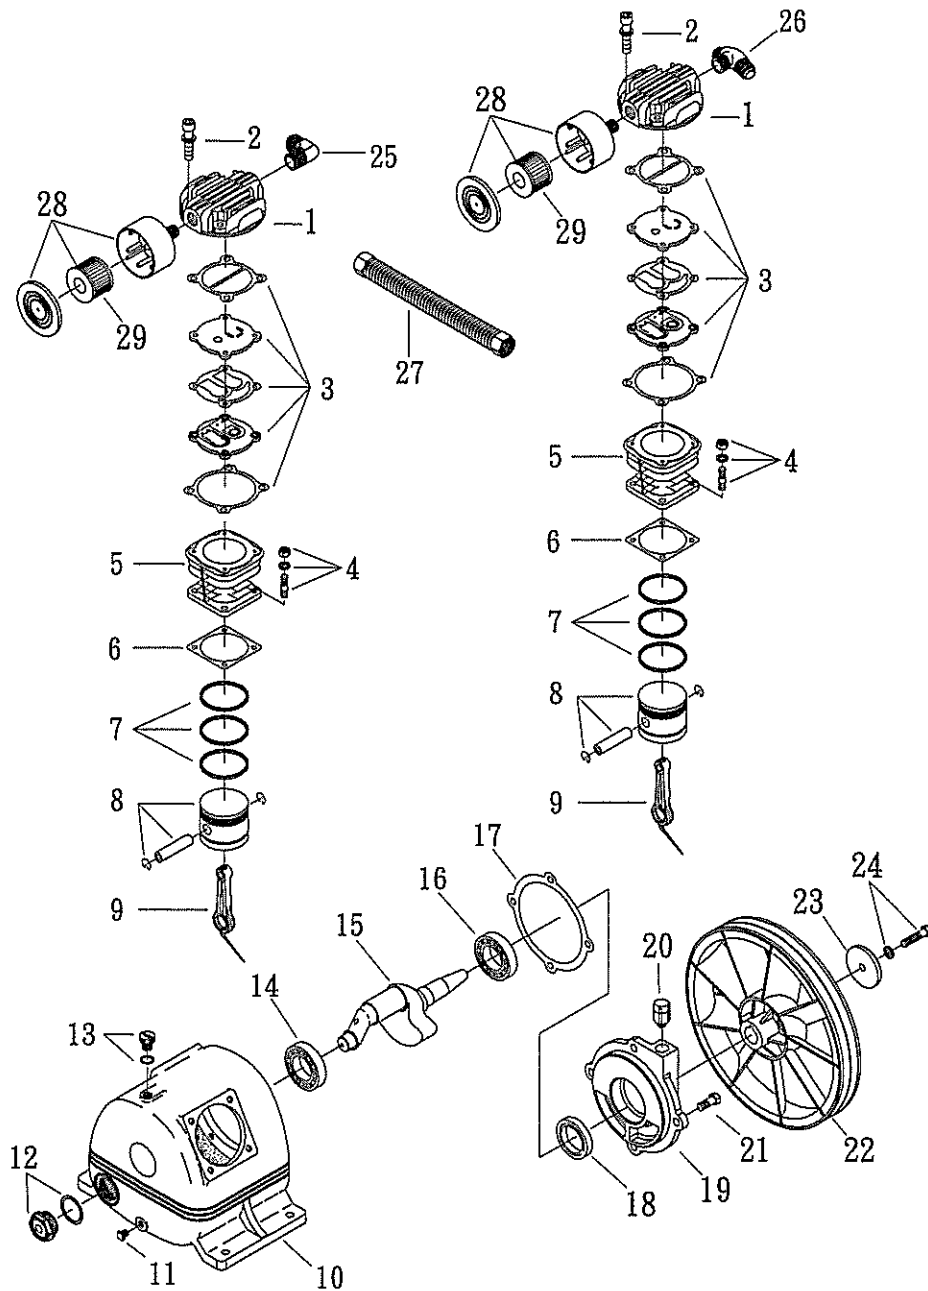

MODEL : PG5558 (Pump)

SPARE PARTS LIST

NO : AX-1311

Item	Description	Code	QTY	Item	Description	Code	QTY
1	CYLINDER HEAD	721262	2	16	BEARING	721276	1
2	S H C S	721201	8	17	REAR BEARING SEAT GASKET	721277	1
3	IN & EX VALVE ASSEMBLY	721263	2	18	OIL SEAL	721278	1
4	S. H. C. S	721264	8	19	REAR BEARING SEAT	721279	1
5	CYLINDER	721265	2	20	BREATHING COVER	721280	1
6	CYLINDER GASKET	721266	2	21	BOLT	721281	4
7	PISTON RING SET	721267	2	22	PULLEY	721282	1
8	PISTON SET	721268	2	23	PLATE WASHER	721283	1
9	ROD SET	721269	2	24	HEXAGON BOLT SET	721284	1
10	CRANKCASE	721270	1	25	EXHAUST ELBOW	721285	1
11	OIL DRAIN PLUG	721271	1	26	EXHAUST THREE WAY PIPE	721286	1
12	OIL SIGHT GAUGE SET	721272	1	27	EXHAUST TUBE SET	721287	1
13	OIL FILLING PLUG SET	721273	1	28	AIR FILTER SET	721288	2
14	BEARING	721274	1	29	FILTER ELEMENT	721289	2
15	CRANKSHAFT & BALANCER	721275	1