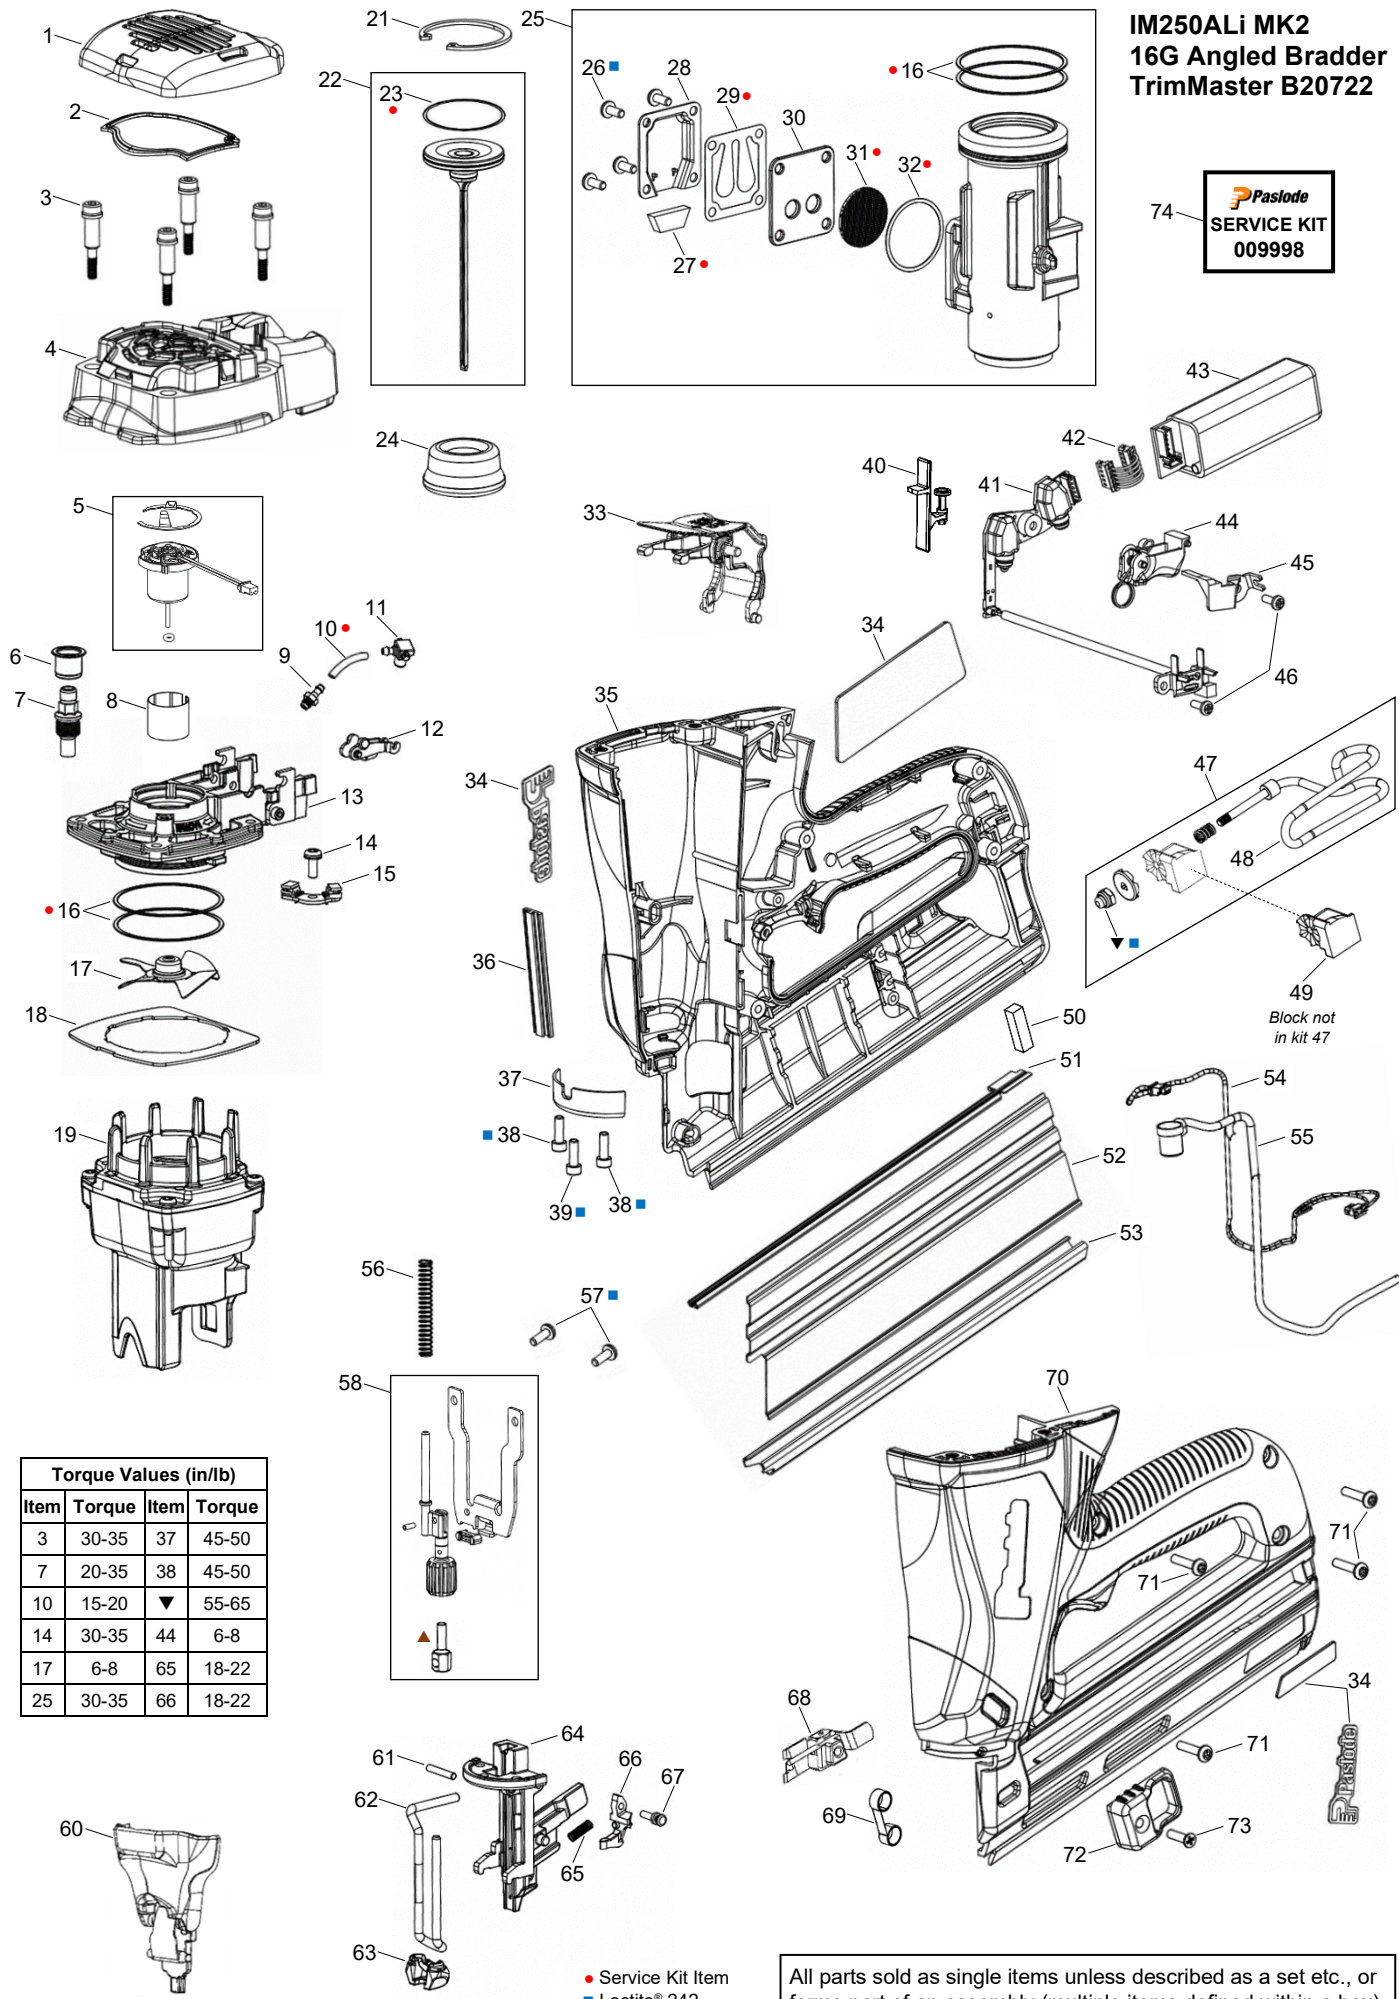

**IM250A Li MK2  
16G ANGLED  
FINISH NAILER  
B20722**

---

**ILLUSTRATED PARTS LIST**

---

**IM250ALi MK2  
16G Angled Bradder  
TrimMaster B20722**

Torque Values (in/lb)			
Item	Torque	Item	Torque
3	30-35	37	45-50
7	20-35	38	45-50
10	15-20	▼	55-65
14	30-35	44	6-8
17	6-8	65	18-22
25	30-35	66	18-22