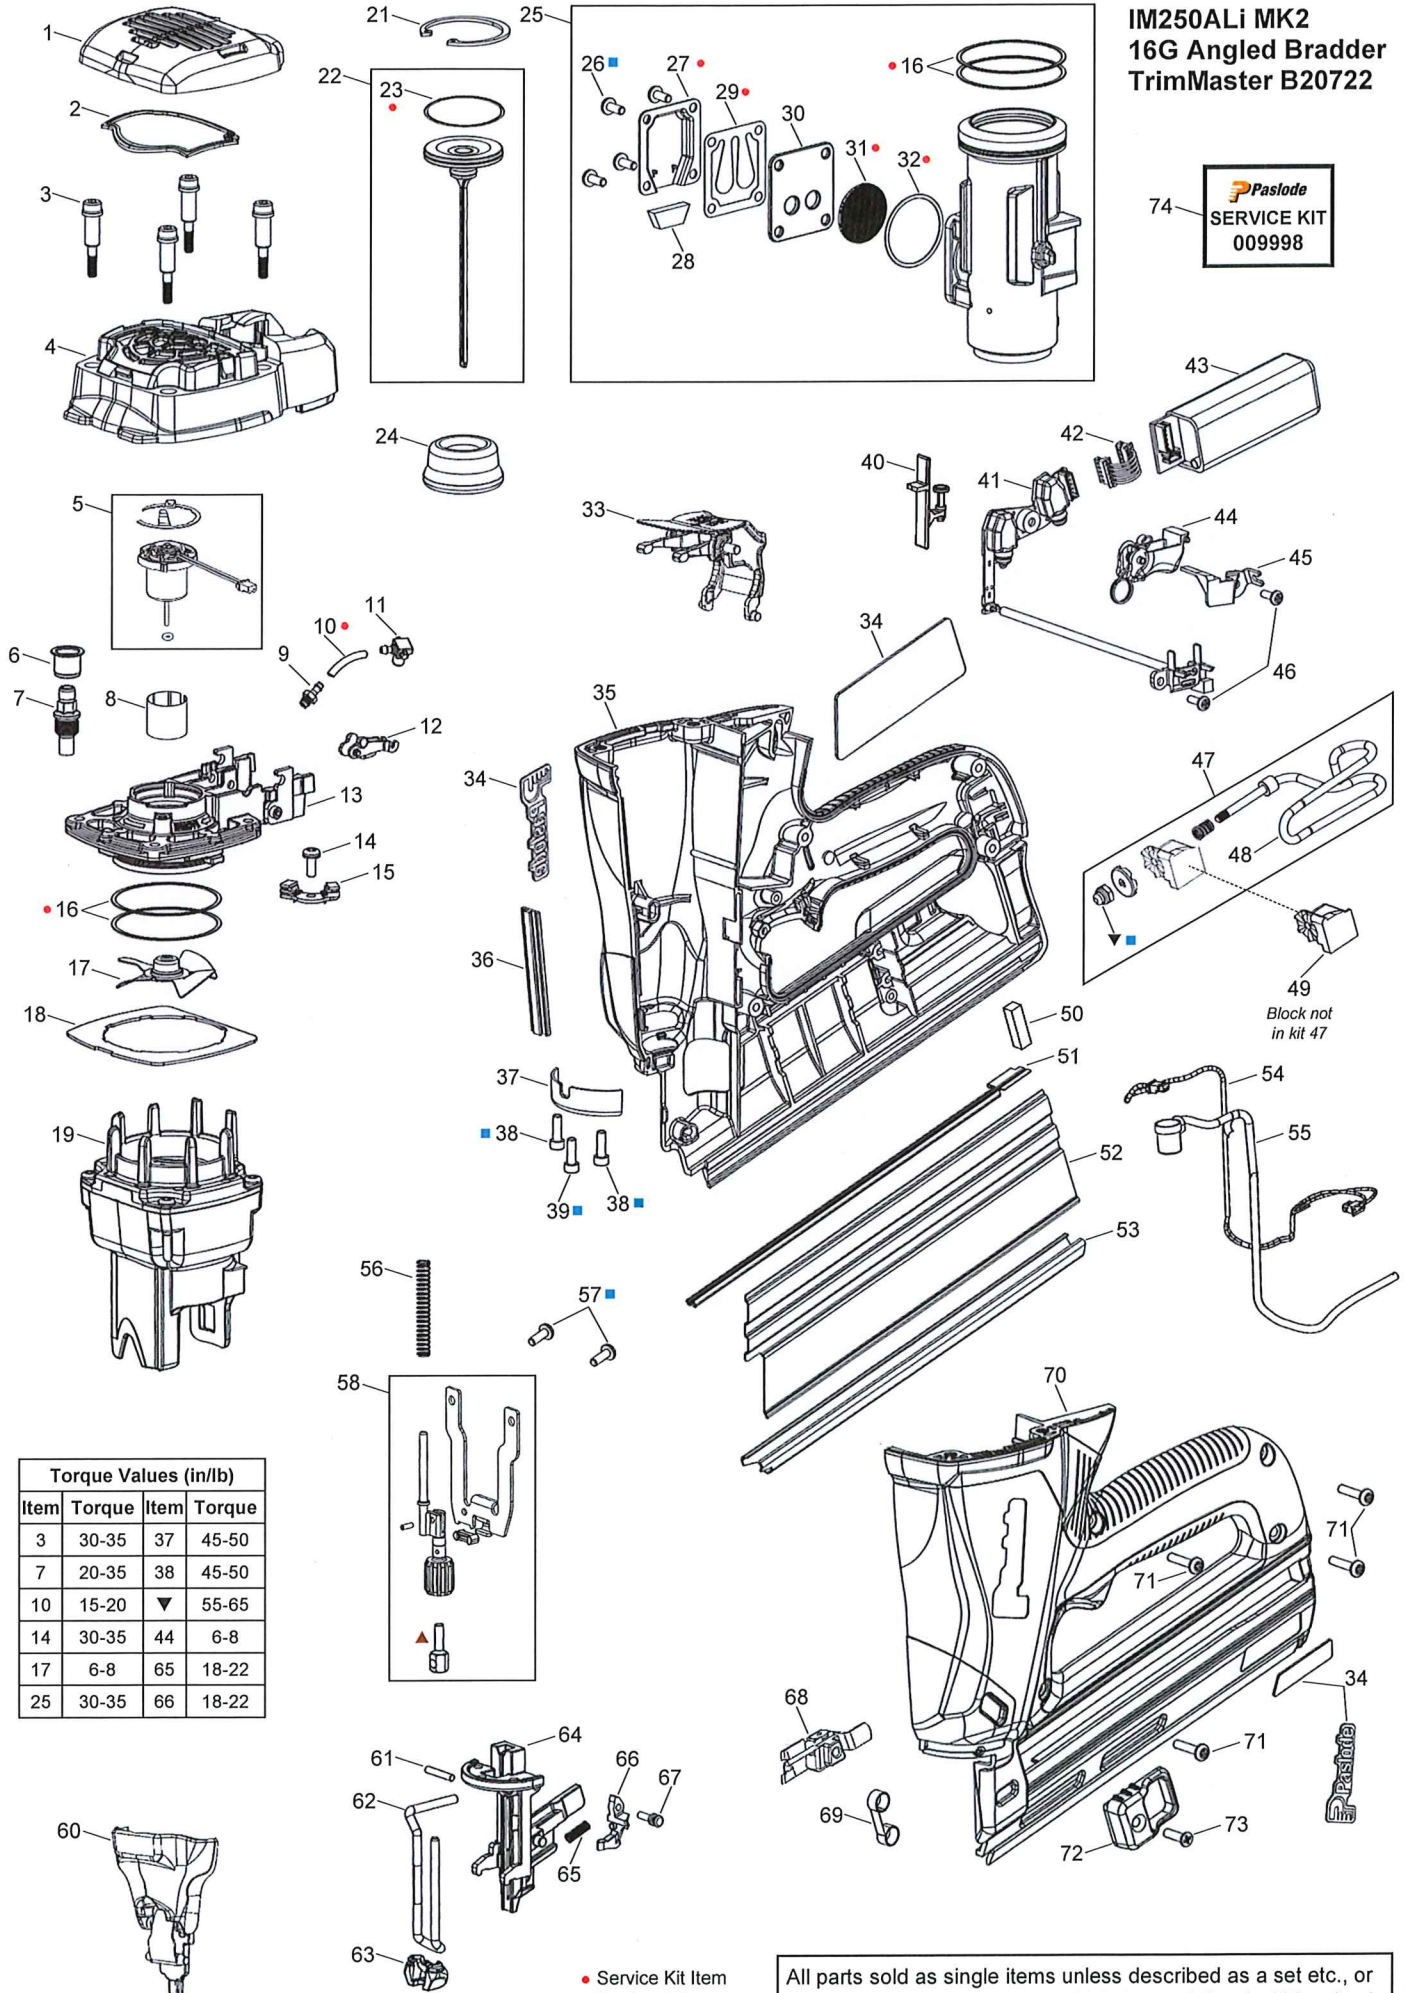

**IM250A Li MK2
16G ANGLED
FINISH NAILER
B20722**

ILLUSTRATED PARTS LIST

**IM250ALi MK2
16G Angled Bradder
TrimMaster B20722**

Paslode
SERVICE KIT
009998

Torque Values (in/lb)			
Item	Torque	Item	Torque
3	30-35	37	45-50
7	20-35	38	45-50
10	15-20	▼	55-65
14	30-35	44	6-8
17	6-8	65	18-22
25	30-35	66	18-22

- Service Kit Item
- Loctite® 242
- ▲ Grease

All parts sold as single items unless described as a set etc., or forms part of an assembly (multiple items defined within a box). A part with no item number is only available in an assembly.