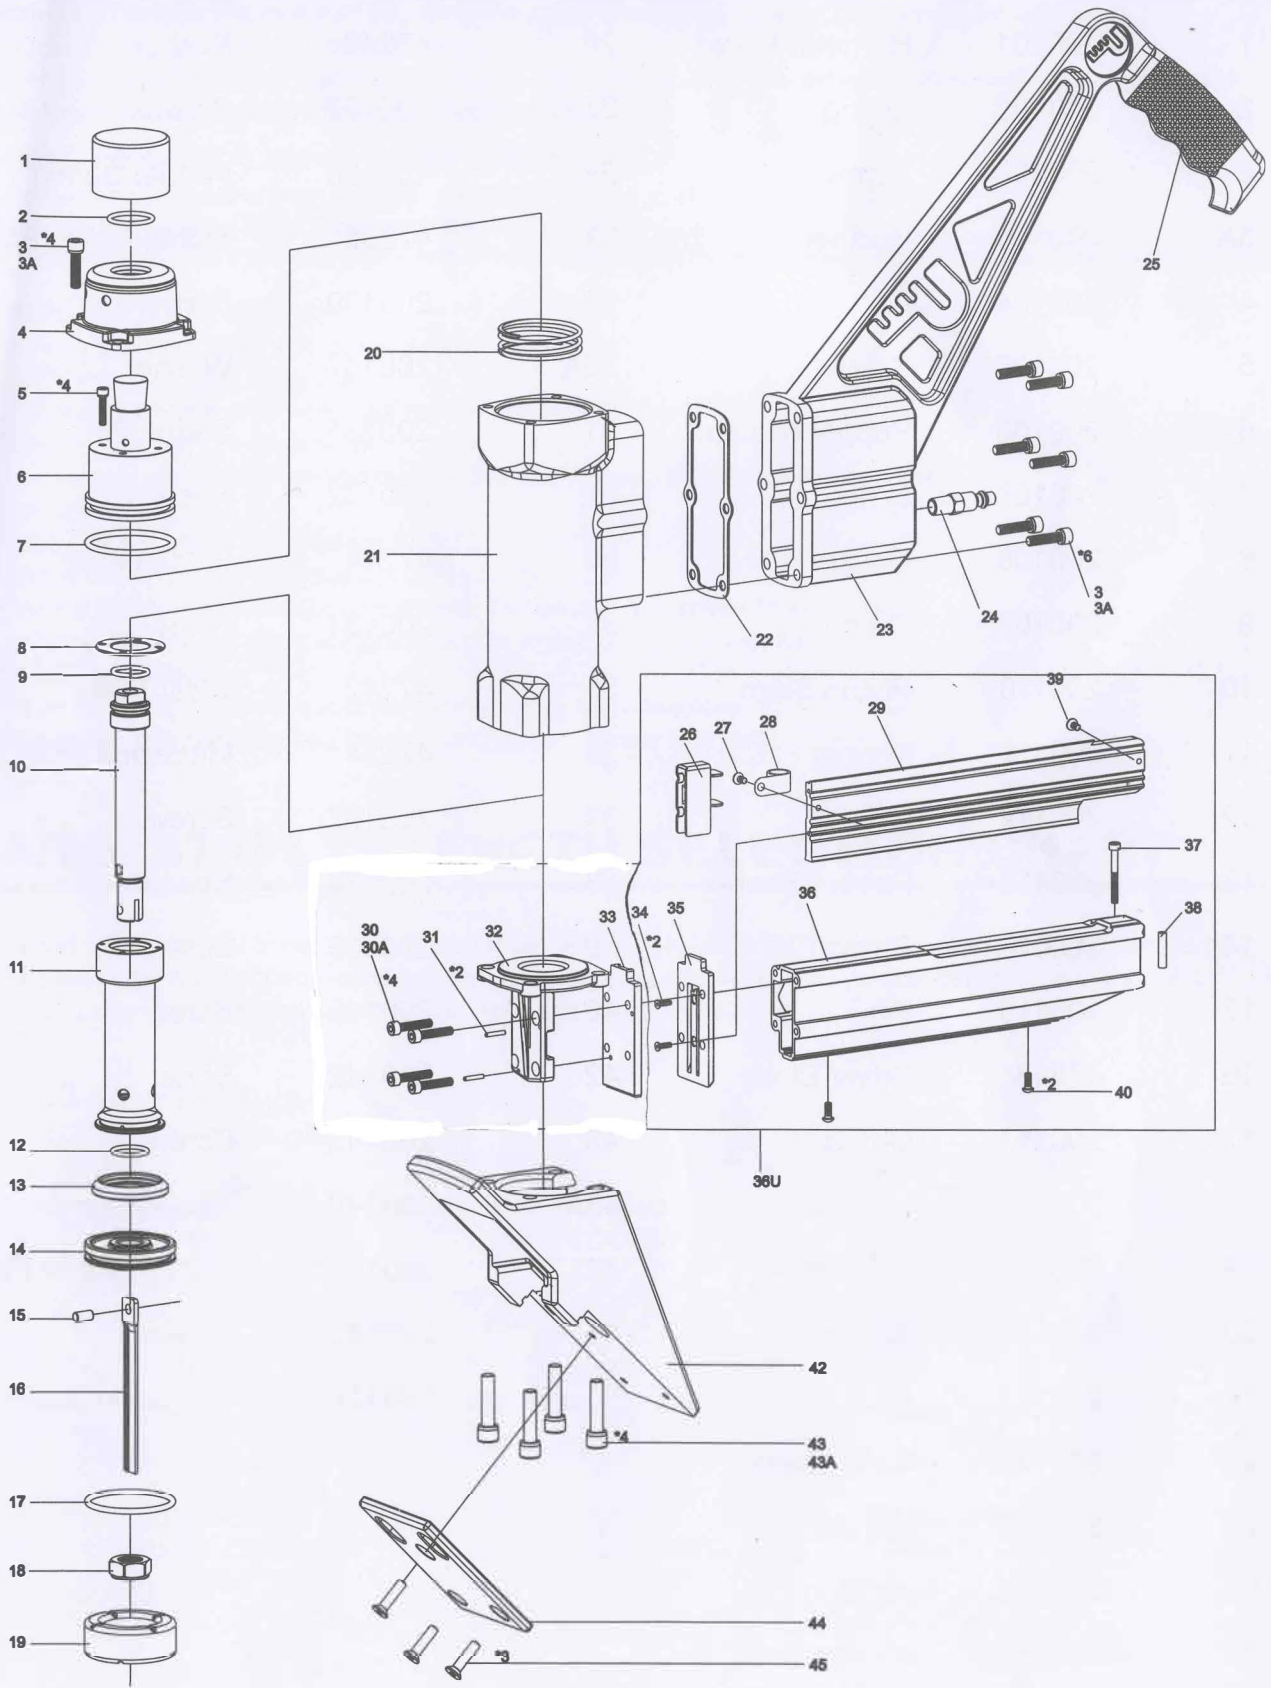

NO PARTS AVAILABLE FOR THIS TOOL

EXPLODED VIEW

FloorMaster

NO PARTS AVAILABLE FOR THIS TOOL

SPARE PARTS LIST

FloorMaster

ITEM	PART #	DESCRIPTION	ITEM	PART #	DESCRIPTION
1	200101	Hammer Face	26	47240	Pusher
2	200102	O-ring	27	200127	Screw,
3	200103	Screw,	28	200128	Feeder Spring
3A	200146	Washer,	29	47235	Staple Guide Plate
4	200104	Cap	30	200130	Screw,
5	200105	Screw	30A	200147	Washer, Lock
6	200106	Poppet Actuator	31	200131	Spring Pin
7	200107	O-ring	32	200132	Nose
8	200108	Gasket	33	47244	Blade Guide
9	200109	O-ring	34	200134	Screw
10	200110	Piston Stem	35	47242	Wear Plate
11	200111	Poppet	36	47234	Magazine Body
12	200112	O-ring	37	200137	Screw,
13	200113	Poppet Seal	38	200138	Spacer
14	200114	Piston	39	200139	Screw
15	200115	Pin	40	200140	Screw
16	47243	Driver Blade	42	200142	Shoe
17	200117	O-ring	43	200143	Screw,
18	200118	Lock Nut	43A	200148	Washer, Lock
19	200119	Bumper	44	200144	3/4" Adaptor Pad
20	200120	Spring	45	200145	Screw
21	200121	Body	36U	200136U	Magazine Unit
22	200122	Body Gasket			
23	200123	Handle			
24	200124	Air Plug			
25	200125	Handle Grip