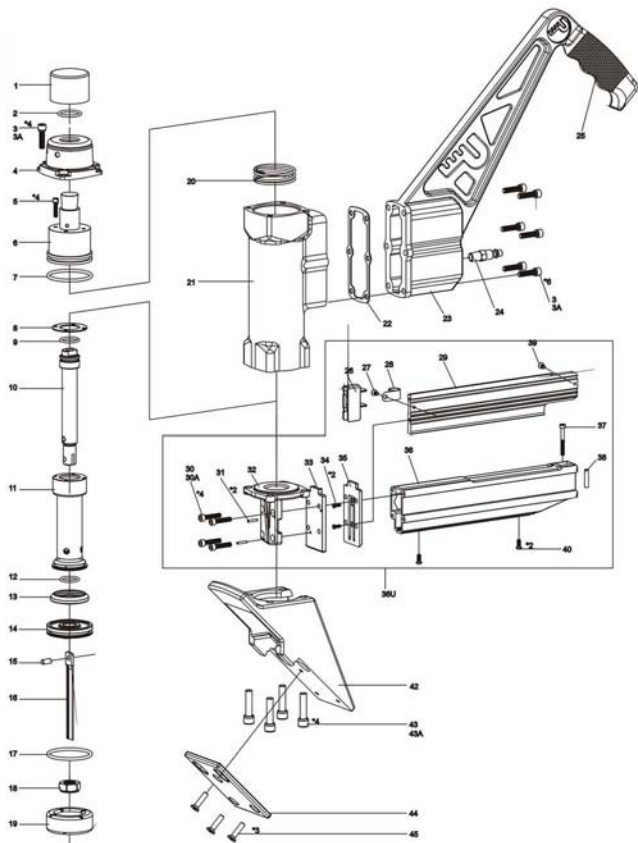

NO PARTS AVAILABLE FOR THIS TOOL

EXPLODED VIEW

FloorMaster

NO PARTS AVAILABLE FOR THIS TOOL

SPARE PARTS LIST

FloorMaster

ITEM	PART #	DESCRIPTION	ITEM	PART #	DESCRIPTION
1	200101	Hammer Face	26	200126	Pusher
2	200102	O-ring	27	200127	Screw,
3	200103	Screw,	28	200128	Feeder Spring
3A	200146	Washer,	29	200129	Staple Guide Plate
4	200104	Cap	30	200130	Screw,
5	200105	Screw	30A	200147	Washer, Lock
6	200106	Poppet Actuator	31	200131	Spring Pin
7	200107	O-ring	32	200132	Nose
8	200108	Gasket	33	200133	Blade Guide
9	200109	O-ring	34	200134	Screw
10	200110	Piston Stem	35	200135	Wear Plate
11	200111	Poppet	36	200136	Magazine Body
12	200112	O-ring	37	200137	Screw,
13	200113	Poppet Seal	38	200138	Spacer
14	200114	Piston	39	200139	Screw
15	200115	Pin	40	200140	Screw
16	200116	Driver Blade	42	200142	Shoe
17	200117	O-ring	43	200143	Screw,
18	200118	Lock Nut	43A	200148	Washer, Lock
19	200119	Bumper	44	200144	3/4" Adaptor Pad
20	200120	Spring	45	200145	Screw
21	200121	Body	36U	200136U	Magazine Unit
22	200122	Body Gasket			
23	200123	Handle			
24	200124	Air Plug			
25	200125	Handle Grip			