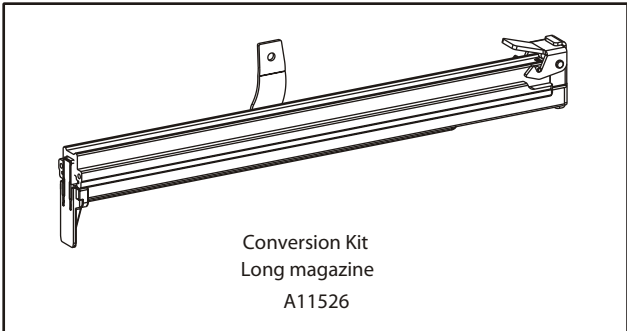

SureShot W1832

Always Wear
Safety Glasses
When Using
Power Tools

SURESHOT
W1832

MODEL: SureShot W1832

Key#	Part#	Description#	Key#	Part#	Description#
1	1015482	Screw	32	1015509	Trigger Valve Housing
3	1015484	Screw	33	1015510	O-Ring
4	1015485	Washer	34	1015511	O-Ring
5	1015486	Exhaust Deflector	35	1015512	Valve Piston
6	1015487	Silencer	< 36	501418	O-Ring
7	1015488	Head	37	1015514	O-Ring
8	1015489	Exhaust Gasket	< 38	502718	Spring
9	1015340	Spring	39	501648	O-Ring
10	1015305	O-Ring	40	1015516	Trigger Valve
11	1015490	Valve Ass'y	41	1015517	Bush
12	1015491	O-Ring	42	1015518	E-Ring
13	1015492	O-Ring	43	1015319	E-Ring
14	1015493	Ring	44	1015519	Safety Guide
15	1015494	O-Ring	45	1015520	Trigger
16	1015495	Head Gasket	46	1015521	Pin
17	1015496	Gasket	47	1015522	Screw
18	1015497	O-Ring	48	501696	Screw
19	501474	Driver Blade Ass'y	49	501475	Magazine
20	1015499	O-Ring	50	501477	Pusher
21	1015500	Cylinder	51	1015341	Spring
22	1015501	O-Ring	52	501476	Slider
23	1015502	Bumper	53	1015526	Support
24	1015503	Body	54	1015348	Latch
25	1015504	Nose	55	1015338	Spring
26	501478	Noseplate	56	1015336	Pin
27	1015506	Screw	57	1015335	Pin
28	1015315	Screw	58	1015527	O-Ring
29	1015507	Spring	59	1015528	Inlet Cap
30	501473	Safety			
31	1015303	O-Ring			

* = New Part

< = Part Change