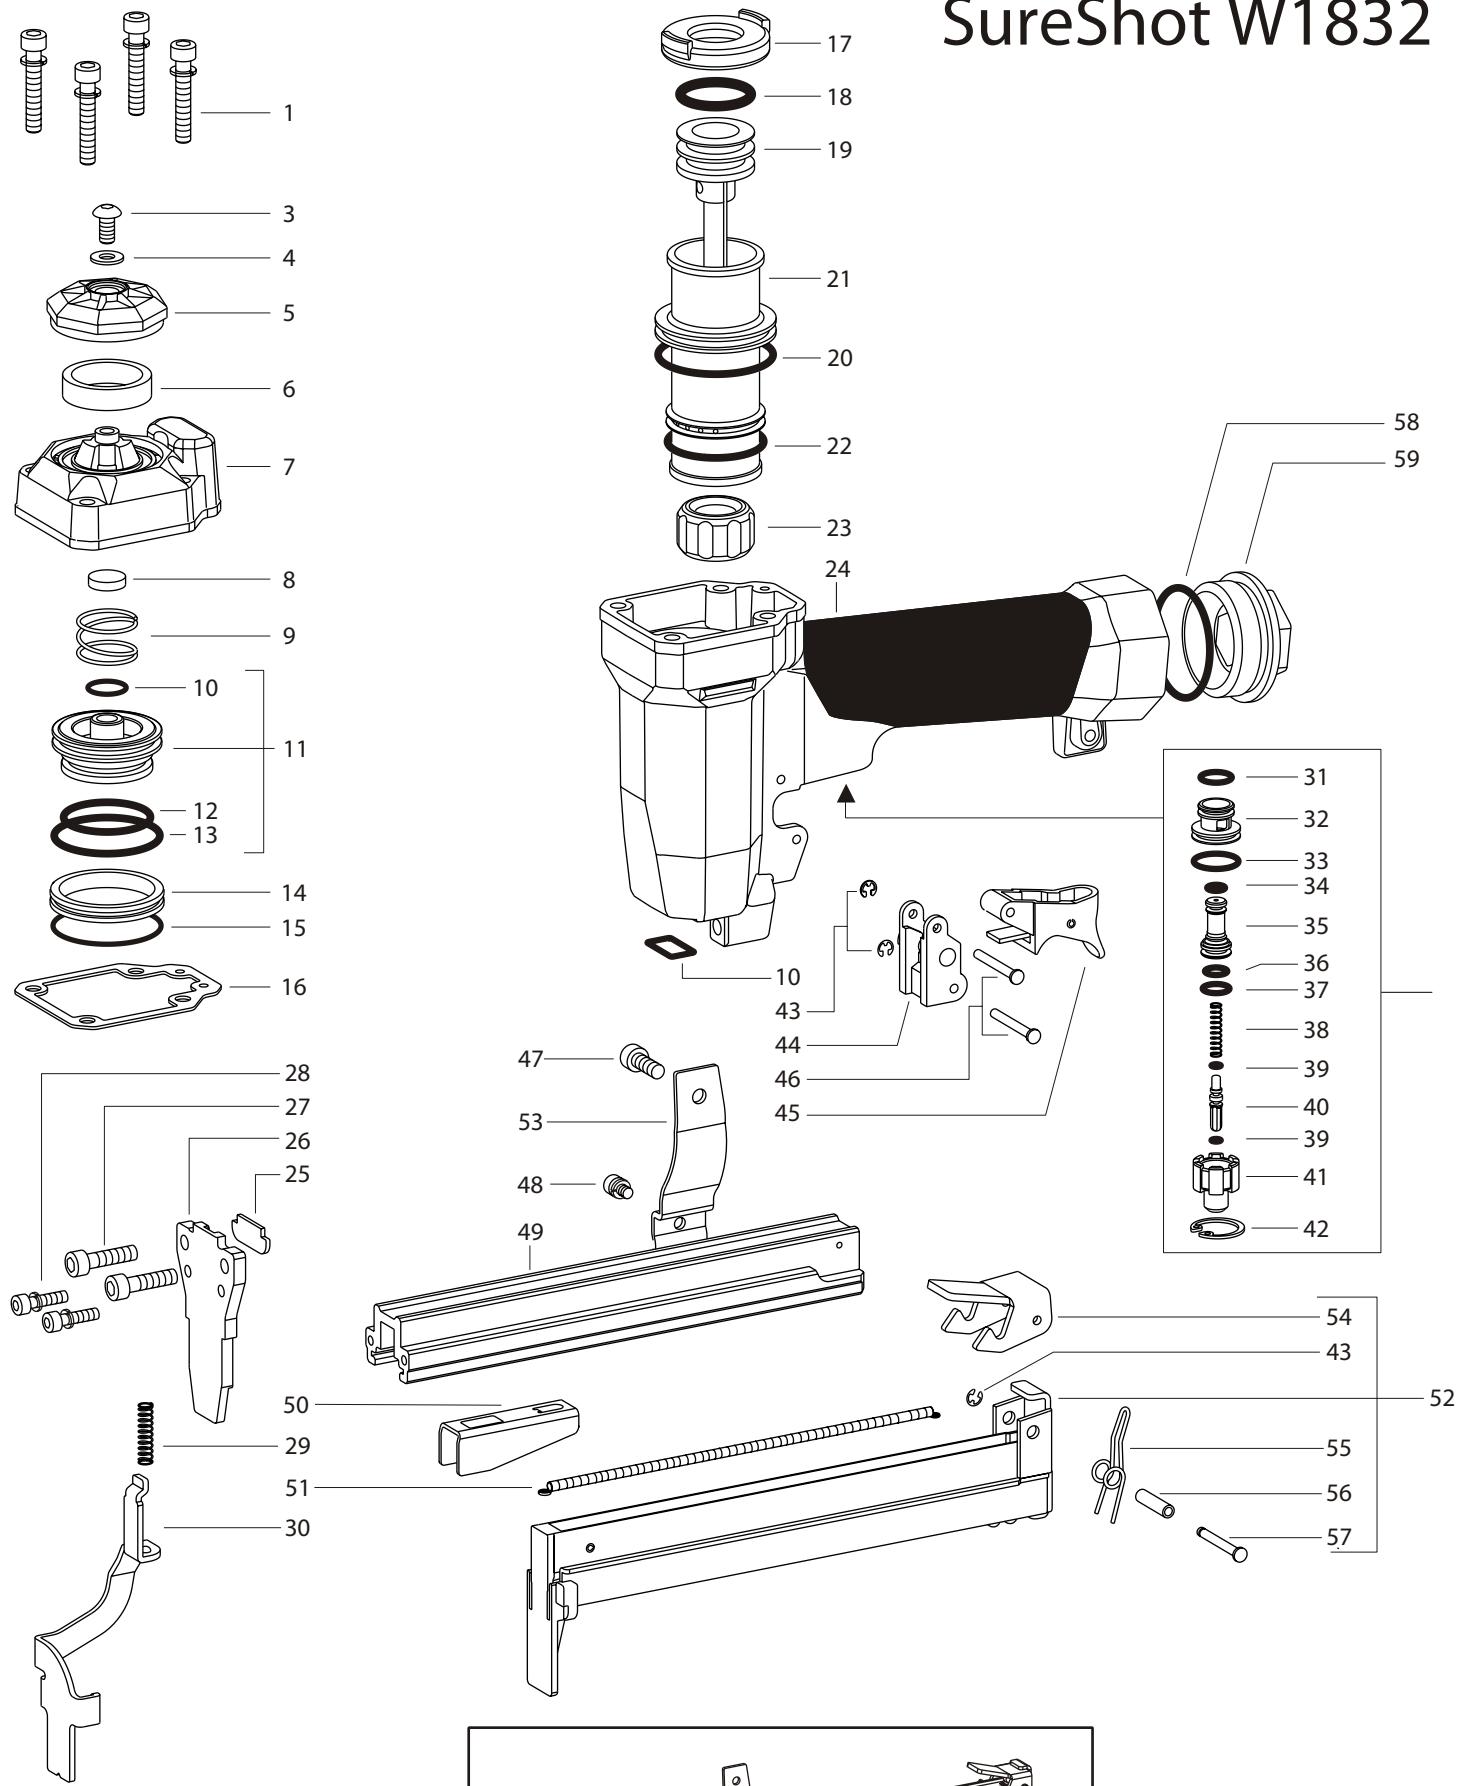

SureShot W1832

Always Wear
Safety Glasses
When Using
Power Tools

SURESHOT
W1832

MODEL: SureShot W1832

Key#	Part#	Description#	Key#	Part#	Description#
1	1015482	Screw	32	1015509	Trigger Valve Housing
3	1015484	Screw	33	1015510	O-Ring
4	1015485	Washer	34	1015511	O-Ring
5	1015486	Exhaust Deflector	35	1015512	Valve Piston
6	1015487	Silencer	< 36	501418	O-Ring
7	1015488	Head	37	1015514	O-Ring
8	1015489	Exhaust Gasket	< 38	502718	Spring
9	1015340	Spring	39	501648	O-Ring
10	1015305	O-Ring	40	1015516	Trigger Valve
11	1015490	Valve Ass'y	41	1015517	Bush
12	1015491	O-Ring	42	1015518	E-Ring
13	1015492	O-Ring	43	1015319	E-Ring
14	1015493	Ring	44	1015519	Safety Guide
15	1015494	O-Ring	45	1015520	Trigger
16	1015495	Head Gasket	46	1015521	Pin
17	1015496	Gasket	47	1015522	Screw
18	1015497	O-Ring	48	501696	Screw
19	501474	Driver Blade Ass'y	49	501475	Magazine
20	1015499	O-Ring	50	501477	Pusher
21	1015500	Cylinder	51	1015341	Spring
22	1015501	O-Ring	52	501476	Slider
23	1015502	Bumper	53	1015526	Support
24	1015503	Body	54	1015348	Latch
25	1015504	Nose	55	1015338	Spring
26	501478	Noseplate	56	1015336	Pin
27	1015506	Screw	57	1015335	Pin
28	1015315	Screw	58	1015527	O-Ring
29	1015507	Spring	59	1015528	Inlet Cap
30	501473	Safety			
31	1015303	O-Ring			

* = New Part

< = Part Change