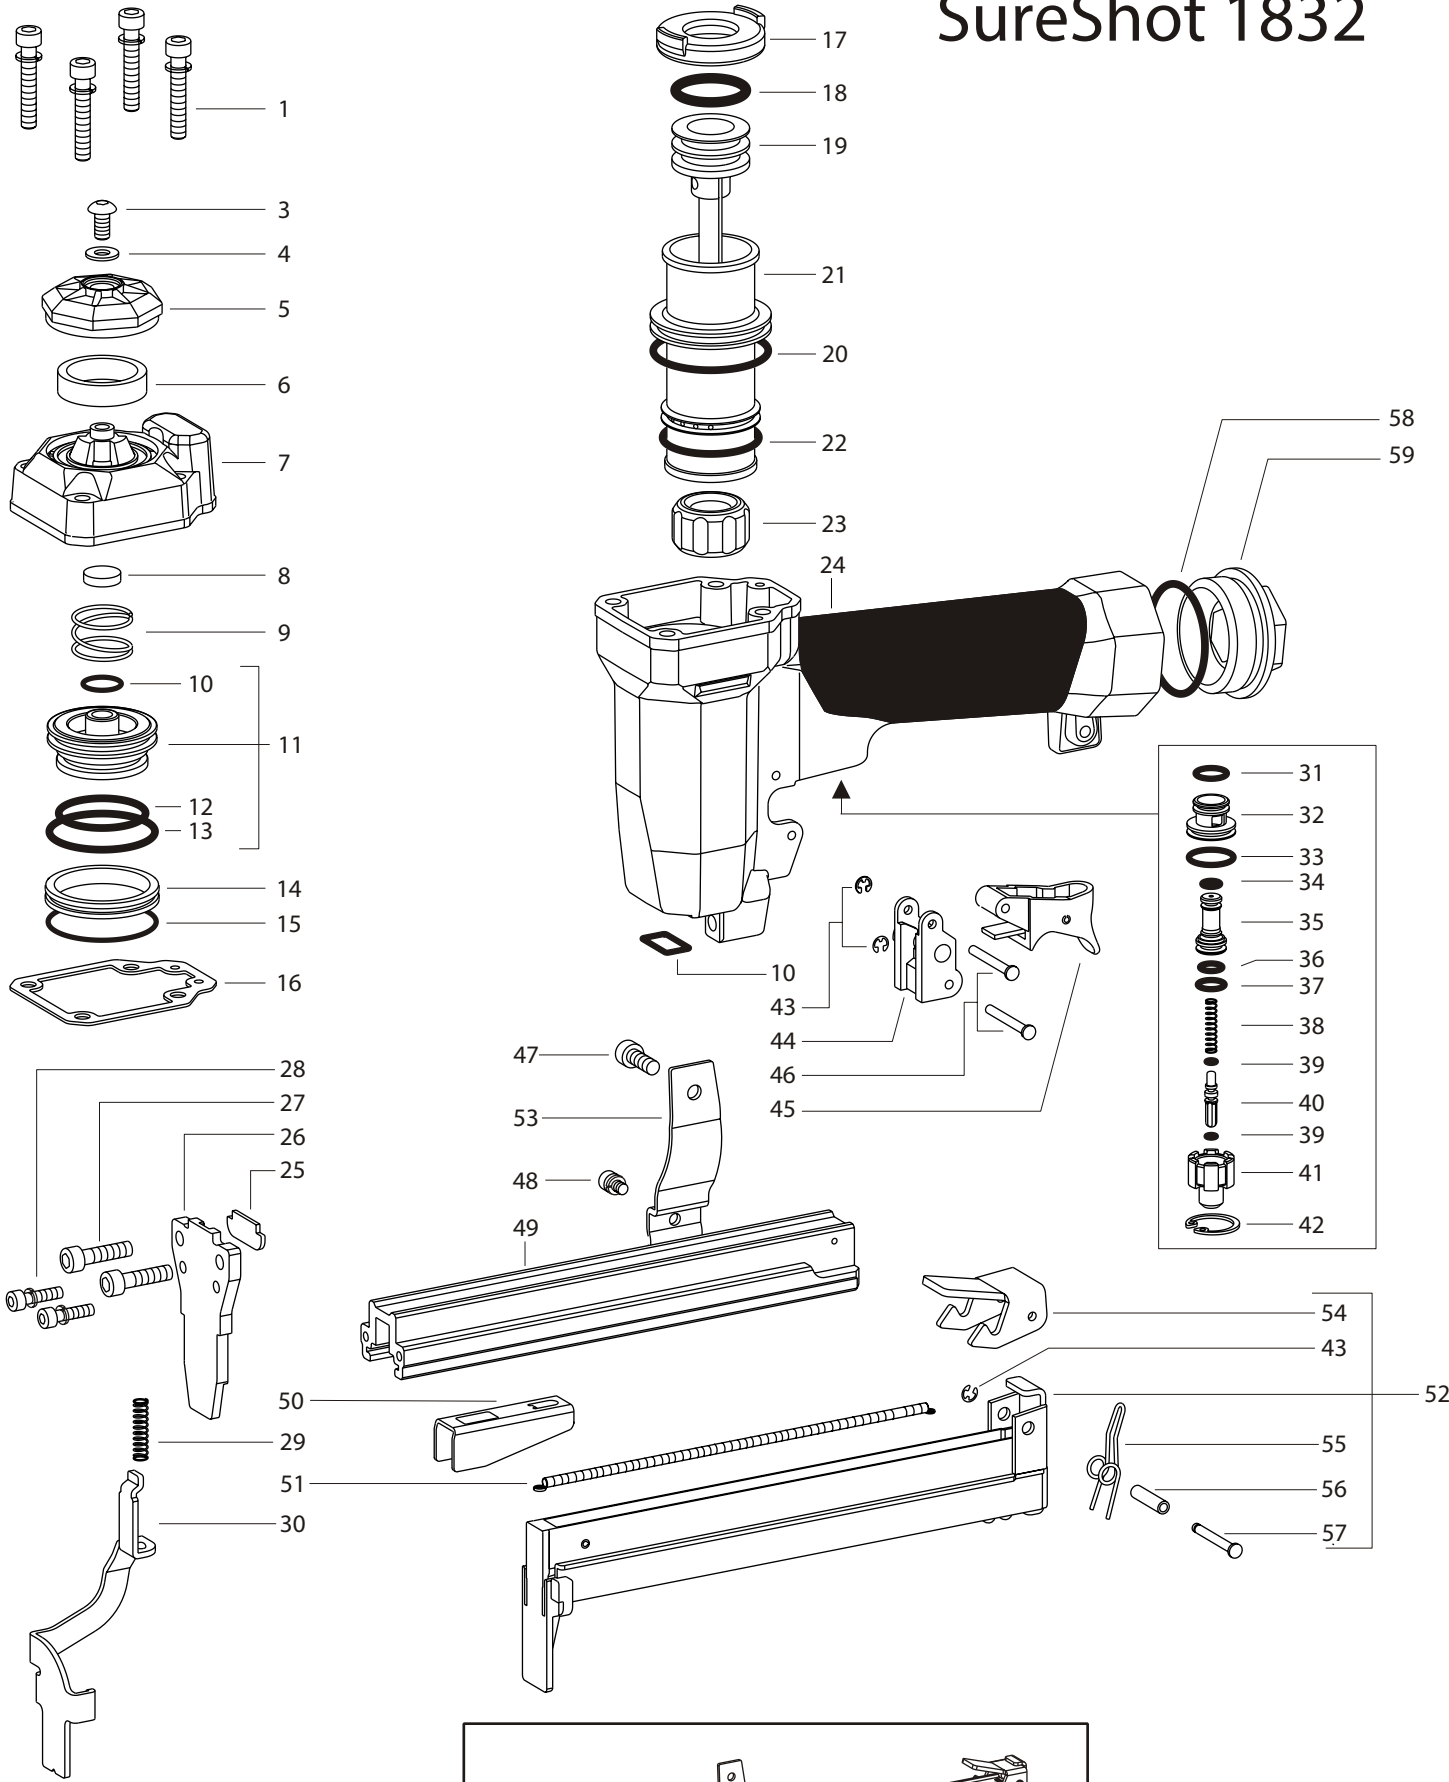

# SureShot 1832

Always Wear  
Safety Glasses  
When Using  
Power Tools

Conversion Kit  
Long magazine  
A10339

SURESHOT  
1832

# MODEL: SureShot 1832

Key#	Part#	Description#	Key#	Part#	Description#
1	1015482	Screw	32	1015509	Trigger Valve Housing
3	1015484	Screw	33	1015510	O-Ring
4	1015485	Washer	34	1015511	O-Ring
5	1015486	Exhaust Deflector	35	1015512	Valve Piston
6	1015487	Silencer	< 36	501418	O-Ring
7	1015488	Head	37	1015514	O-Ring
8	1015489	Exhaust Gasket	< 38	502718	Spring
9	1015340	Spring	39	501648	O-Ring
10	1015305	O-Ring	40	1015516	Trigger Valve
11	1015490	Valve Ass'y	41	1015517	Bush
12	1015491	O-Ring	42	1015518	E-Ring
13	1015492	O-Ring	43	1015319	E-Ring
14	1015493	Ring	44	1015519	Safety Guide
15	1015494	O-Ring	45	1015520	Trigger
16	1015495	Head Gasket	46	1015521	Pin
17	1015496	Gasket	47	1015522	Screw
18	1015497	O-Ring	48	1015313	Screw
19	1015498	Driver Blade Ass'y	49	1015523	Magazine
20	1015499	O-Ring	50	1015524	Pusher
21	1015500	Cylinder	51	1015341	Spring
22	1015501	O-Ring	52	1015521	Slider
23	1015502	Bumper	53	1015526	Support
24	1015503	Body	54	1015348	Latch
25	1015504	Nose	55	1015338	Spring
26	1015505	Noseplate	56	1015336	Pin
27	1015506	Screw	57	1015335	Pin
28	1015315	Screw	58	1015527	O-Ring
29	1015507	Spring	59	1015528	Inlet Cap
30	1015508	Safety			
31	1015303	O-Ring			

\* = New Part

< = Part Change