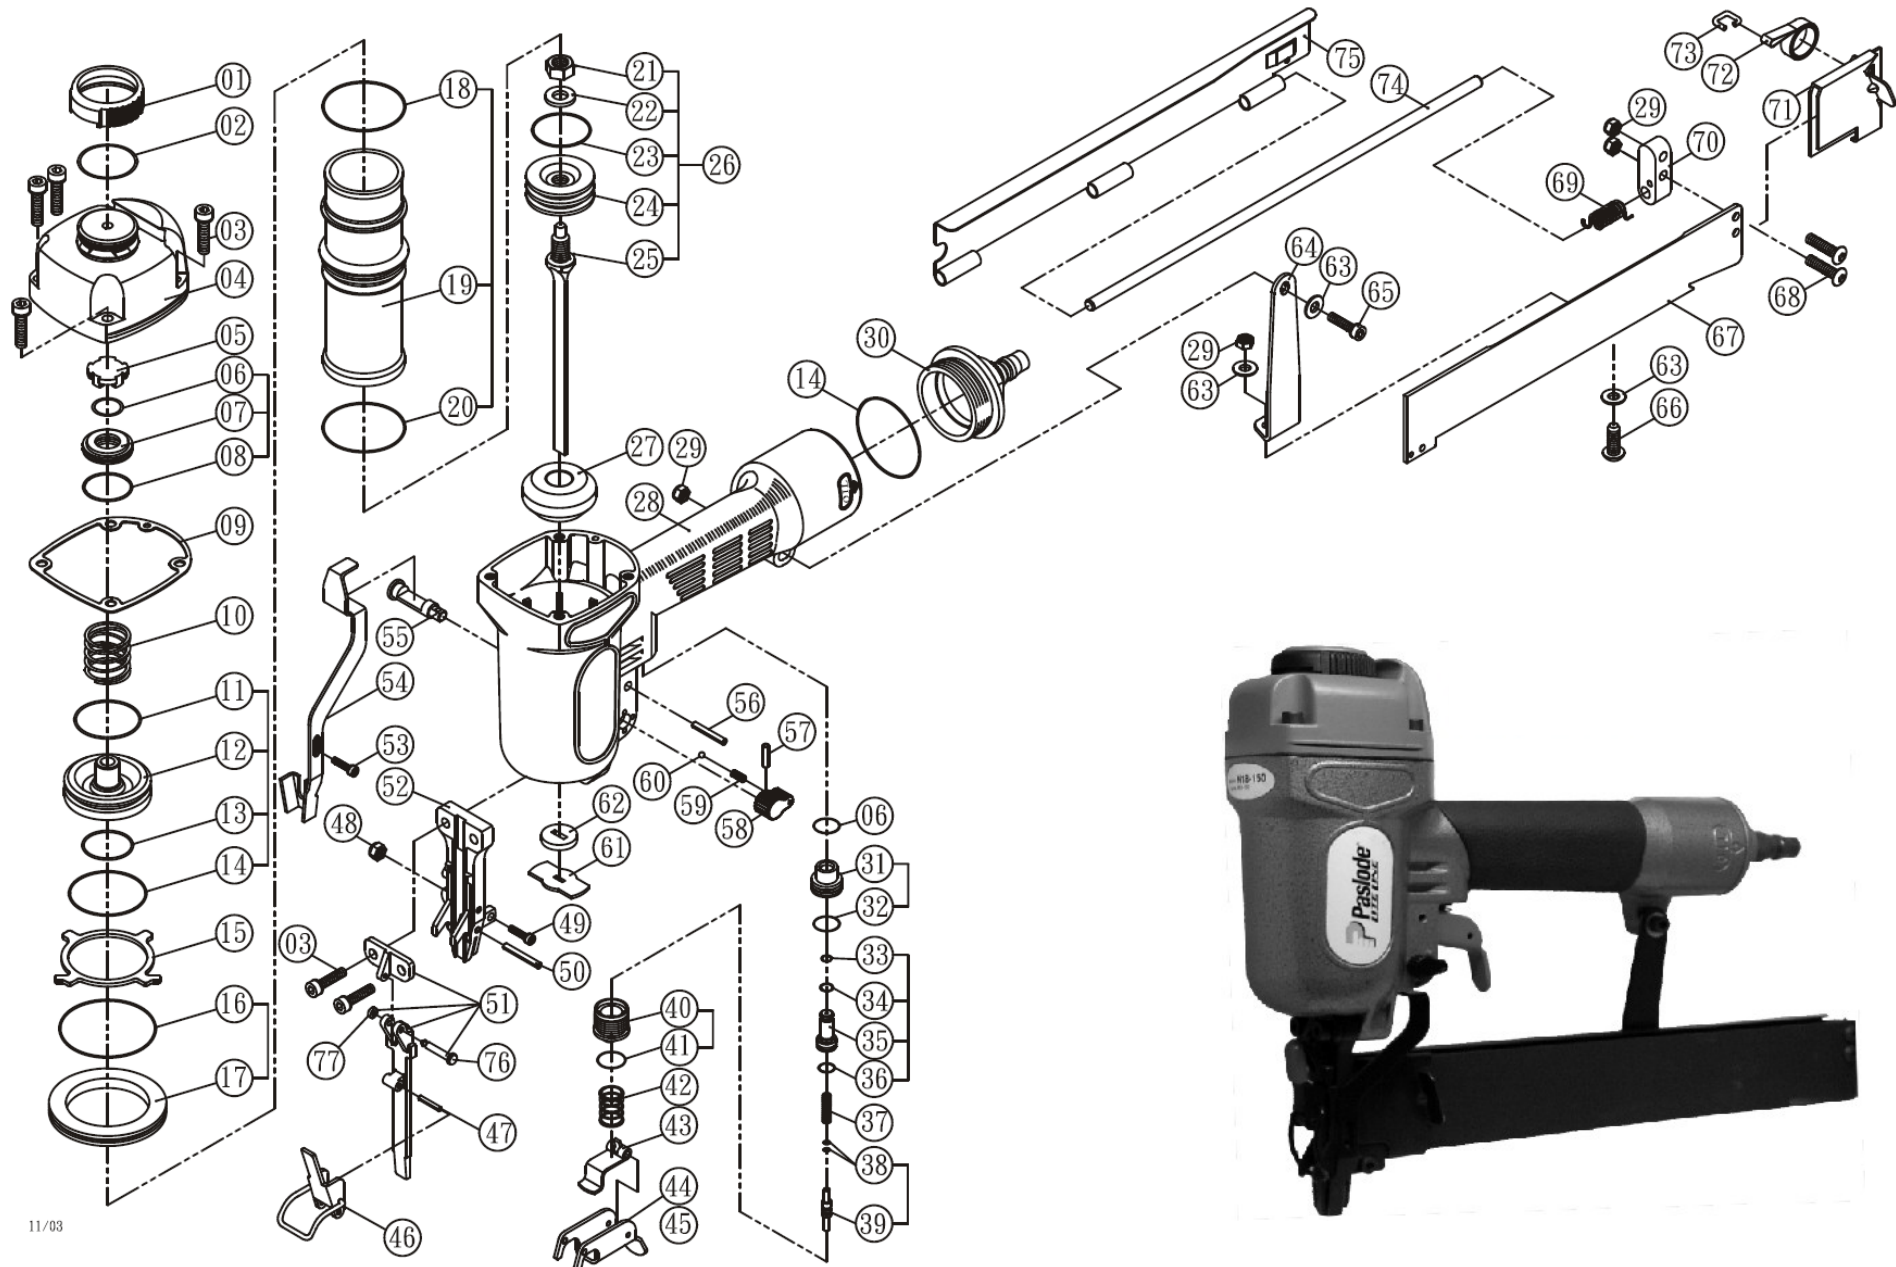

**REFERENCE ONLY
NO SPARE PARTS SUPPORT**

**Paslode Lite-Line N18-150
1-1/2" Narrow Crown Stapler
A10335 (NZ)**

PARTS LEGEND

N18-150

A10335

1	ES-18	NP Deflector, Exhaust	40	VS-07	NP Housing, Trigger Valve
2	OR-61	NP O-Ring	41	OR-14	NP O-Ring
3	M5X25	NP Screw SHC	42	SP-39	NP Spring
4	CA-15	NP Cap	43	TG-06	NP Lever, Trip
5	ES-19	NP Exhaust	44	TG-12	NP Trigger
6	OR-01	NP O-Ring	45	SM-10	NP Pin, Roll
7	CA-11	NP Guide, Valve	46	DL-04	NP Latch
8	OR-62	NP O-Ring	47	SM-03	NP Pin, Roll
9	WS-32	NP Gasket	48	M4	NP Nut
10	SP-01	NP Spring	49	M4X16	NP Screw (ALT M4*16)
11	OR-71	NP O-Ring	50	SM-10	NP Pin, Roll
12	PV-10	NP Valve, Main	51	FP-71	NP Front Plate Assembly
13	OR-04	NP O-Ring	52	P-28	NP Wear Plate
14	OR-55	NP O-Ring	53	M3X8	NP Screw (ALT M*8)
15	WS-33	NP Ring, Retaining	54	ST-19	NP Arm, Contact
16	OR-72	NP O-Ring	55	SM-36	NP Pin (SEQ Fire)
17	CY-18	NP Bulkhead	56	SM-11	NP Pin, Spring
18	OR-73	NP O-Ring	57	SM-37	NP Pin, Spring
19	CY-19	NP Cylinder	58	SM-38	NP Lever
20	OR-12	NP O-Ring	59	SP-36	NP Spring
21	M8	NP Nut	60	SM-39	NP Ball
22	WS-20	NP Washer	61	SW-09	NP Washer
23	OR-74	NP O-Ring	62	SW-10	NP Seal, Driver
24	PS-12	NP Piston	63	WS-01	NP Washer
25	DB-27	NP Driver Blade	64	HR-28	NP Hanger
26	PS-49	NP Driver & Piston Assembly	65	M5X16	NP Screw
27	BP-09	NP Bumper	66	BH5X12	NP Screw BH (ALT BH5*12)
28	BD-23	NP Body Housing	67	MZ-18	NP Magazine
29	M5	NP Nut	68	BH5X14	NP Screw BH (ALT BH5*14)
30	CA-12	NP Cap, Inlet	69	SP-37	NP Spring
31	VS-04	NP Cap, Trigger Valve	70	FC-29	NP Spacer, Fixed
32	OR-21	NP O-Ring	71	FD-11	NP Follower
33	OR-22	NP O-Ring	72	SP-06	NP Spring, Negator
34	OR-23	NP O-Ring	73	SP-07	NP Retainer, Spring
35	VS-05	NP Valve, Pilot	74	FC-30	NP Lever, Fixed Cover
36	OR-24	NP O-Ring	75	FC-31	NP Cover, Magazine
37	SP-02	NP Spring	76	SM-74	NP Pin, Step
38	OR-25	NP O-Ring	77	OR-103	NP O-Ring
39	VS-06	NP Stem, Trigger			