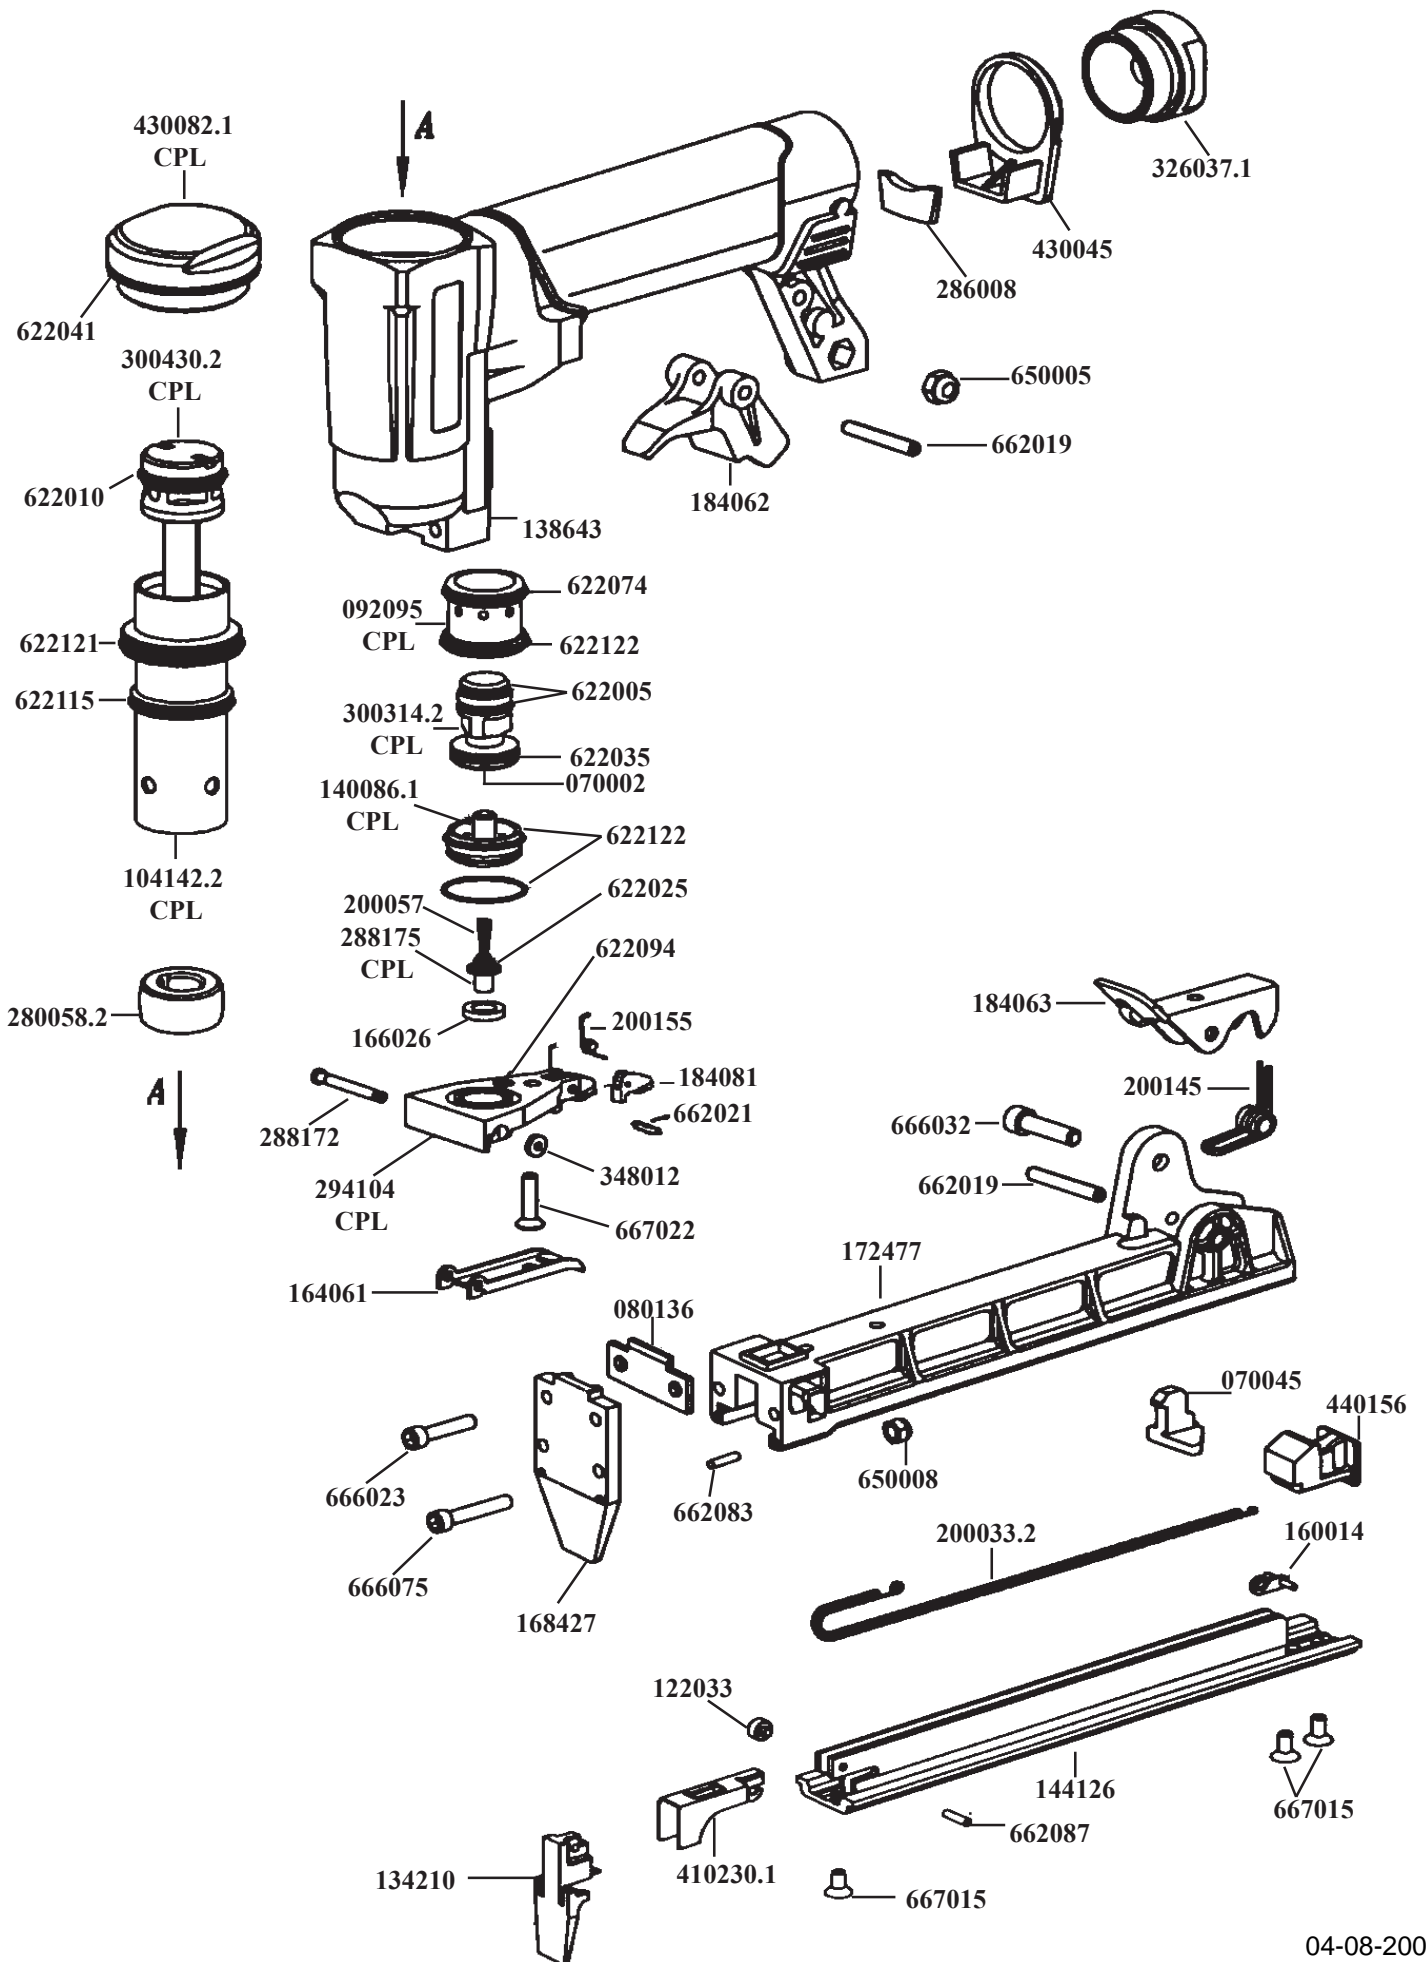

| ESP | MACHINE CODE | DESC.     |
|-----|--------------|-----------|
| 3   | A10086       | P1B 14-16 |

**MACHINE CODE**  
**A10086**

**MODEL**  
**P1B 14-16**

**PARTS LIST**

| CODE       |   | QTY | DESCRIPTION                  | CODE   |   | QTY | DESCRIPTION |
|------------|---|-----|------------------------------|--------|---|-----|-------------|
| 070002     | R | 1   | BUFFER                       | 650005 | R | 1   | NUT         |
| 070045     | R | 1   | BUFFER                       | 650008 | R | 2   | NUT         |
| 080136     |   | 1   | REST                         | 662019 | R | 2   | PIN         |
| 092095     |   | 1   | CPL BUSH                     | 662021 | R | 1   | PIN         |
| > 104142.2 |   | 1   | CPL CYLINDER                 | 662083 | R | 2   | PIN         |
| 122033     |   | 1   | PULLEY                       | 662087 | R | 1   | PIN         |
| 134210     |   | 1   | NOSE RAIL                    | 666023 | R | 2   | SCREW       |
| 138643     |   | 1   | BODY                         | 666032 | R | 1   | SCREW       |
| 140086.1   |   | 1   | CPL VALVE                    | 666075 | R | 2   | SCREW       |
| 144126     |   | 1   | SLIDER                       | 667015 | R | 3   | SCREW       |
| 160014     |   | 1   | HOOK                         | 667022 | R | 1   | SCREW       |
| 164061     |   | 1   | TRIGGER                      |        |   |     |             |
| 166026     | R | 1   | GASKET                       |        |   |     |             |
| 168427     |   | 1   | DRIVER PLATE                 |        |   |     |             |
| 172477     |   | 1   | LOADER                       |        |   |     |             |
| 184062     |   | 1   | CATCH                        |        |   |     |             |
| 184063     |   | 1   | CATCH                        |        |   |     |             |
| 184081     |   | 1   | TRIGGER LEVER W/THUMB SAFETY |        |   |     |             |
| 200033.2   |   | 1   | SPRING                       |        |   |     |             |
| 200057     |   | 1   | SPRING                       |        |   |     |             |
| 200145     |   | 1   | SPRING                       |        |   |     |             |
| 200155     |   | 1   | SPRING                       |        |   |     |             |
| 280058.2   |   | 1   | BUMPER                       |        |   |     |             |
| 286008     |   | 1   | MUFFLER                      |        |   |     |             |
| 288172     |   | 1   | PIN                          |        |   |     |             |
| 288175     |   | 1   | CPL PIN                      |        |   |     |             |
| 294104     |   | 1   | CPL PLATE                    |        |   |     |             |
| > 300314.2 |   | 1   | CPL VALVE PISTON             |        |   |     |             |
| 300430.2   |   | 1   | CPL DRIVER PISTON            |        |   |     |             |
| > 326037.1 |   | 1   | ADAPTER 1/4"                 |        |   |     |             |
| 348012     |   | 1   | STOP RING                    |        |   |     |             |
| > 410230.1 |   | 1   | PUSHER                       |        |   |     |             |
| 430045     |   | 1   | COVER                        |        |   |     |             |
| 430082.1   |   | 1   | CPL CAP                      |        |   |     |             |
| 440156     |   | 1   | CATCH SLOT                   |        |   |     |             |
| 622005     | R | 2   | O-RING                       |        |   |     |             |
| 622010     | R | 1   | O-RING                       |        |   |     |             |
| 622025     | R | 1   | O-RING                       |        |   |     |             |
| 622035     | R | 1   | O-RING                       |        |   |     |             |
| 622041     | R | 1   | O-RING                       |        |   |     |             |
| 622074     | R | 1   | O-RING                       |        |   |     |             |
| 622094     | R | 1   | O-RING                       |        |   |     |             |
| 622115     | R | 1   | O-RING                       |        |   |     |             |
| 622121     | R | 1   | O-RING                       |        |   |     |             |
| 622122     | R | 3   | O-RING                       |        |   |     |             |