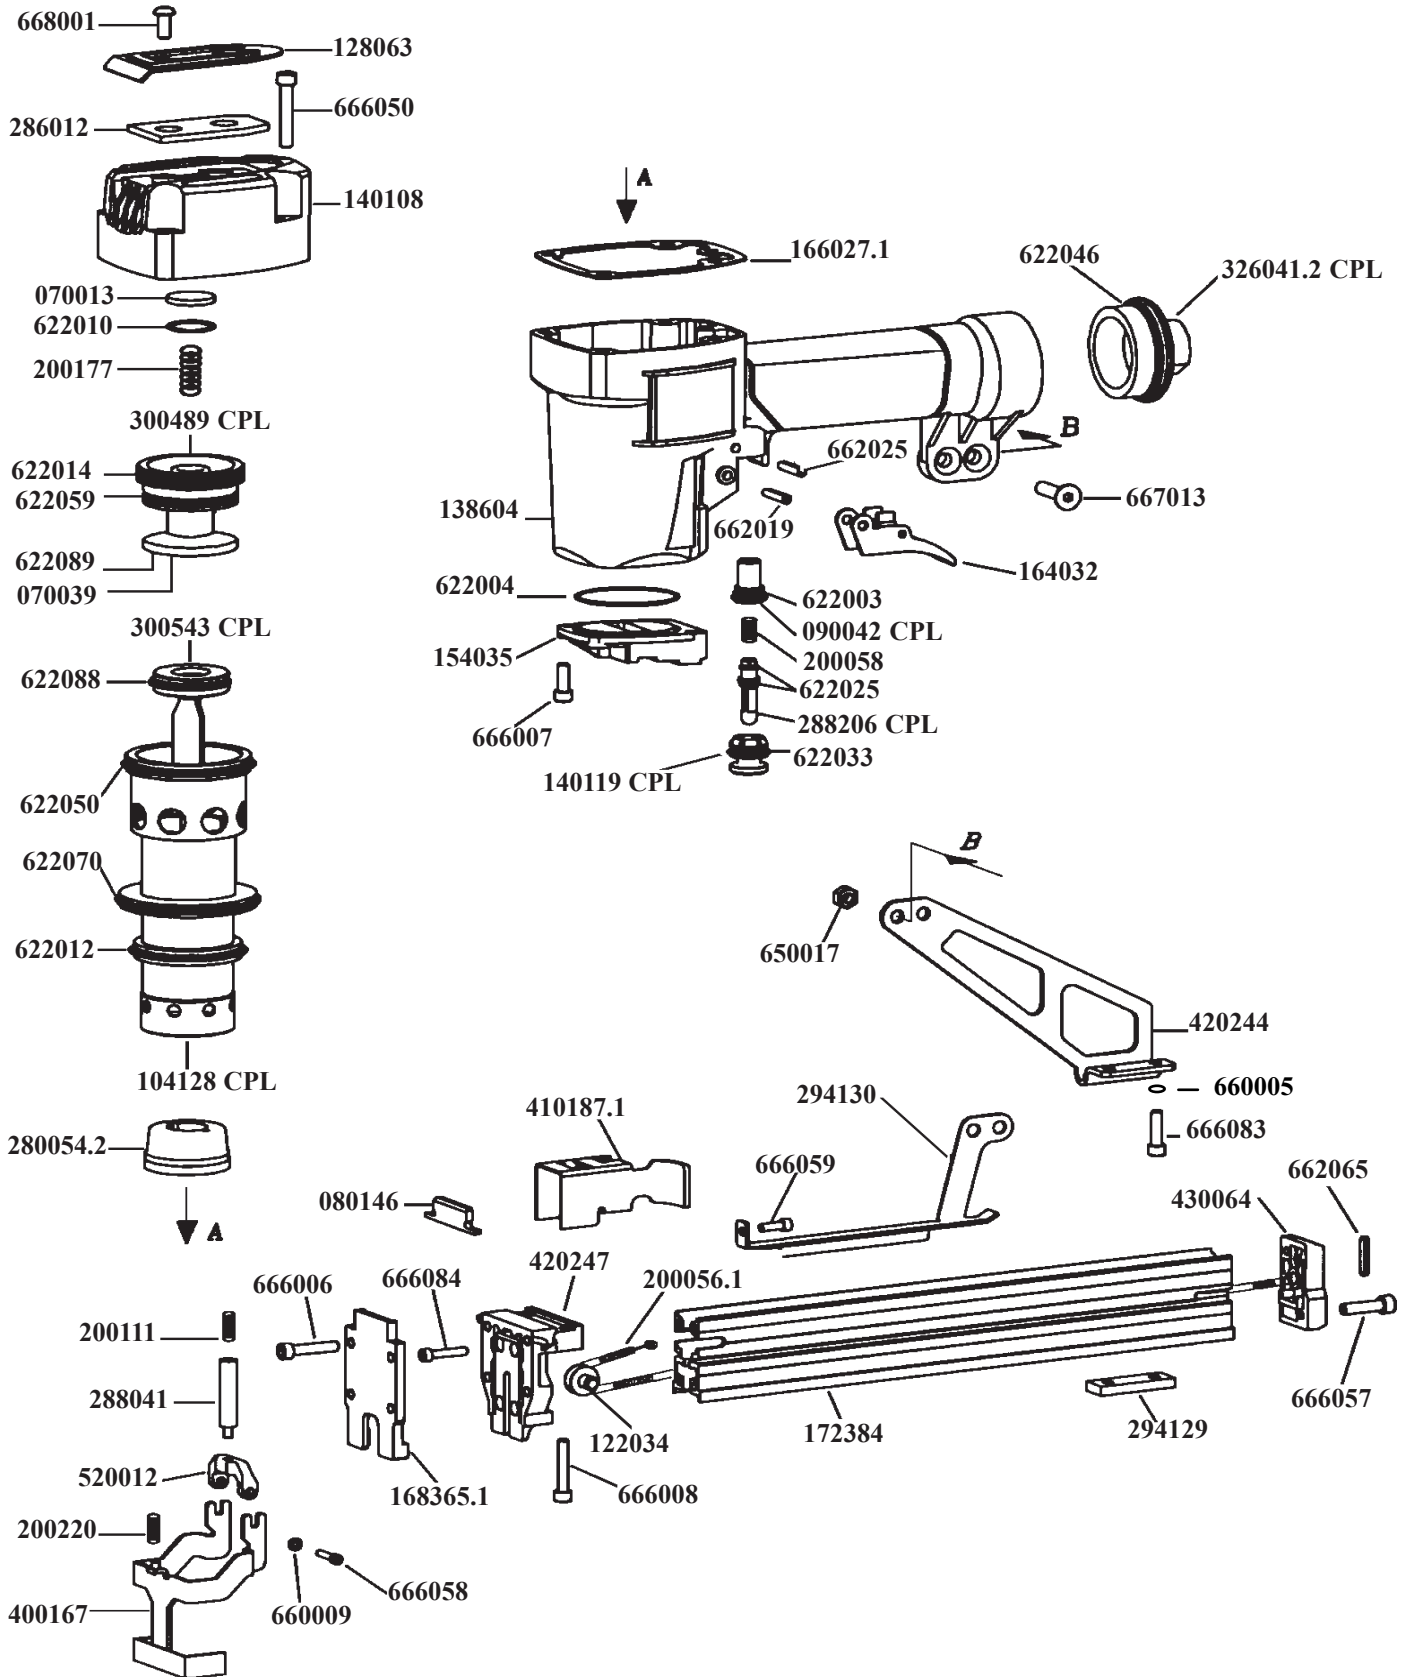

ESP	MACHINE CODE	DESC.
1	A10501	P3C SNW-38

MACHINE CODE
A10501

MODEL
P3C SNW - 38

PARTS LIST

CODE	QTY	DESCRIPTION	CODE	QTY	DESCRIPTION
070013	R 1	BUFFER	650017	R 2	LOW SELF LOCK NUT M6
070039	R 1	BUFFER	660005	R 2	WASHER
080146	1	DRIVER REST	660009	R 2	WASHER
090042	1	CPL VALVE BUSH	662019	R 1	ELAST SPIR HEAVY PIN 4X26
104128	1	CPL CYLINDER	662025	R 1	ELAST SPIR HEAVY PIN 4X22
122034	1	PULLEY	662065	R 1	PIN 3, 5X14
128063	1	COVER	666006	R 4	SCREW
138604	1	BODY W/BUSH	> 666007	R 2	SCREW
140108	1	CPL CAP	666008	R 2	SCREW TCEI UNC 10-24X1-1/2
140119	1	CPL TRIGGER VALVE	666050	R 4	SCREW TCEI UNC 10-24X1-3/4
154035	1	MODULAR ADAPTER	666057	R 2	SCREW M4X14 SELF LOCKING
164032	1	CPL TRIGGER C/T	666058	R 2	SCREW TCEI M4X6 AUT
166027.1	R 1	GASKET	666059	R 1	SCREW TCEI M4X8 AUT
168365.1	1	DRIVER PLATE	666083	R 2	SCREW M5X16 AUT
172384	1	LOADER	666084	R 4	SCREW M4X16 AUT
200056.1	R 1	SPRING	667013	R 2	SCREW M6X20
200058	R 1	SPRING	668001	R 2	SCREW TBEI M5X10 C10.9
200111	R 1	SPRING			
200177	R 1	SPRING			
200220	R 1	SPRING			
280054.2	R 1	BUMPER			
286012	1	SILENCER			
288041	1	PIN			
288206	1	CPL STUD			
294129	1	SPACER			
294130	1	HOLDER PLATE			
300489	1	CPL VALVE PISTON			
300543	R 1	CPL DRIVER PISTON			
> 326041.2	1	CPL ADAPTER 3/8 19 THREAD			
400167	R 1	CPL SAFETY			
410187.1	R 1	PUSHER			
420244	1	HOLDER			
420247	1	HOLDER SNW 38 NEW			
430064	1	LOADER COVER			
520012	1	SAFETY LINK			
622003	R 1	O-RING			
622004	R 1	O-RING			
622010	R 1	O-RING			
622012	R 1	O-RING			
622014	R 1	O-RING			
622025	R 2	O-RING			
622033	R 1	O-RING			
622046	R 1	O-RING			
622050	R 1	O-RING			
622059	R 1	O-RING			
622070	R 1	O-RING			
622088	R 1	O-RING			
622089	R 1	O-RING			

R = RECOMMENDED SPARE PARTS
> = DENOTES NEW CHANGE