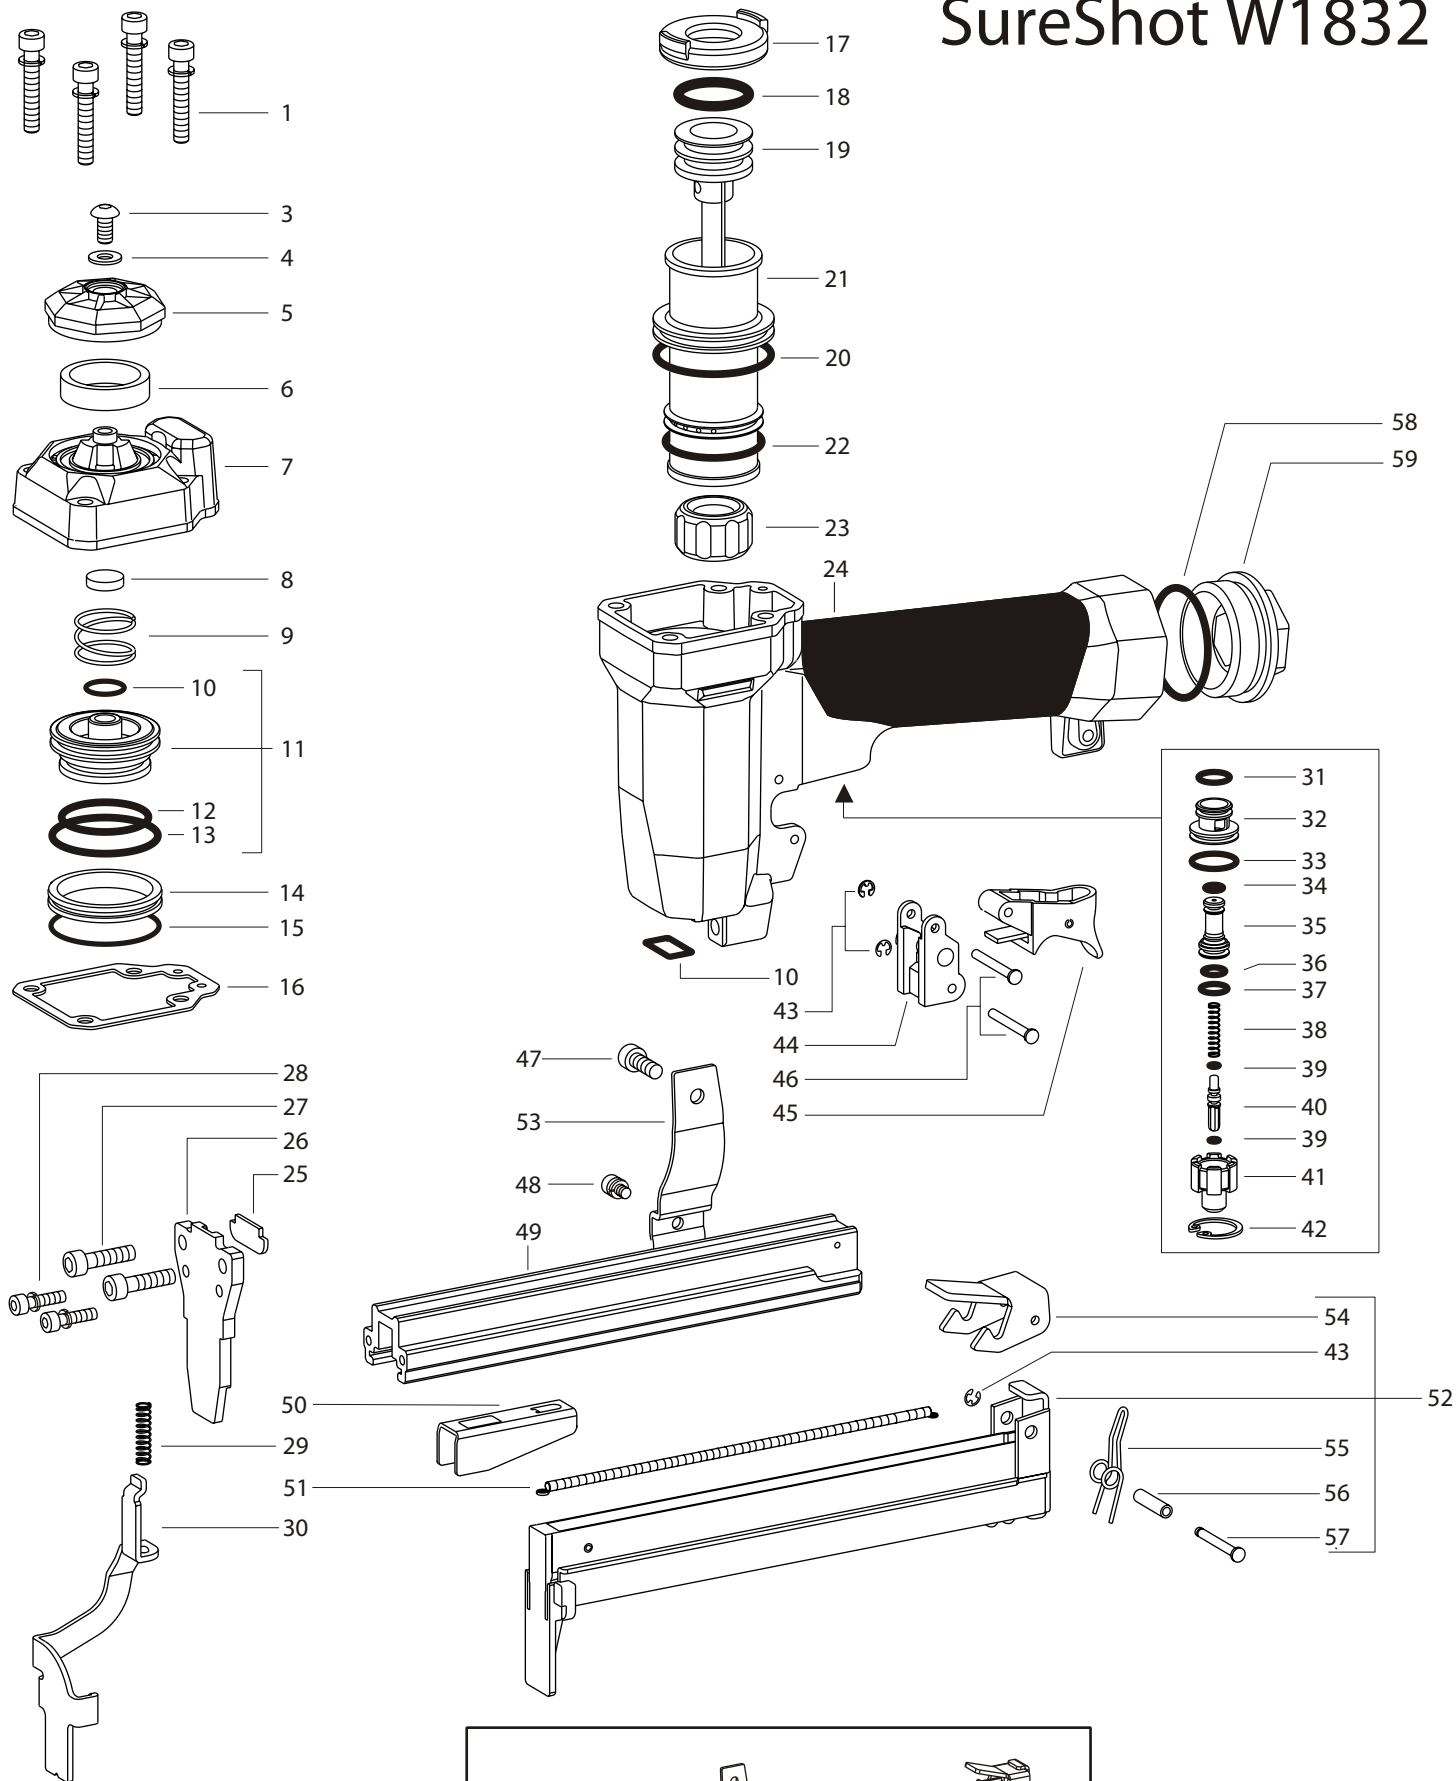

SureShot W1832

Always Wear
Safety Glasses
When Using
Power Tools

SURESHOT
W1832

MODEL: SureShot W1832

Key#	Part#	Description#	Key#	Part#	Description#
1	1015482	Screw	32	1015509	Trigger Valve Housing
3	1015484	Screw	33	1015510	O-Ring
4	1015485	Washer	34	1015511	O-Ring
5	1015486	Exhaust Deflector	35	1015512	Valve Piston
6	1015487	Silencer	< 36	501418	O-Ring
7	1015488	Head	37	1015514	O-Ring
8	1015489	Exhaust Gasket	< 38	502718	Spring
9	1015340	Spring	39	501648	O-Ring
10	1015305	O-Ring	40	1015516	Trigger Valve
11	1015490	Valve Ass'y	41	1015517	Bush
12	1015491	O-Ring	42	1015518	E-Ring
13	1015492	O-Ring	43	1015319	E-Ring
14	1015493	Ring	44	1015519	Safety Guide
15	1015494	O-Ring	45	1015520	Trigger
16	1015495	Head Gasket	46	1015521	Pin
17	1015496	Gasket	47	1015522	Screw
18	1015497	O-Ring	48	501696	Screw
19	501474	Driver Blade Ass'y	49	501475	Magazine
20	1015499	O-Ring	50	501477	Pusher
21	1015500	Cylinder	51	1015341	Spring
22	1015501	O-Ring	52	501476	Slider
23	1015502	Bumper	53	1015526	Support
24	1015503	Body	54	1015348	Latch
25	1015504	Nose	55	1015338	Spring
26	501478	Noseplate	56	1015336	Pin
27	1015506	Screw	57	1015335	Pin
28	1015315	Screw	58	1015527	O-Ring
29	1015507	Spring	59	1015528	Inlet Cap
30	501473	Safety			
31	1015303	O-Ring			

* = New Part

< = Part Change