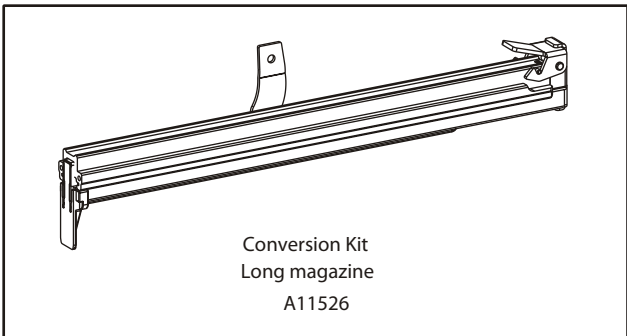

SureShot W1832

Always Wear
Safety Glasses
When Using
Power Tools

SURESHOT
W1832

MODEL: SureShot W1832

Key#	Part#	Description#	Key#	Part#	Description#
1	1015482	Screw	32	1015509	Trigger Valve Housing
3	1015484	Screw	33	1015510	O-Ring
4	1015485	Washer	34	1015511	O-Ring
5	1015486	Exhaust Deflector	35	1015512	Valve Piston
6	1015487	Silencer	< 36	501418	O-Ring
7	1015488	Head	37	1015514	O-Ring
8	1015489	Exhaust Gasket	< 38	502718	Spring
9	1015340	Spring	39	501648	O-Ring
10	1015305	O-Ring	40	1015516	Trigger Valve
11	1015490	Valve Ass'y	41	1015517	Bush
12	1015491	O-Ring	42	1015518	E-Ring
13	1015492	O-Ring	43	1015319	E-Ring
14	1015493	Ring	44	1015519	Safety Guide
15	1015494	O-Ring	45	1015520	Trigger
16	1015495	Head Gasket	46	1015521	Pin
17	1015496	Gasket	47	1015522	Screw
18	1015497	O-Ring	48	501696	Screw
19	501474	Driver Blade Ass'y	49	501475	Magazine
20	1015499	O-Ring	50	501477	Pusher
21	1015500	Cylinder	51	1015341	Spring
22	1015501	O-Ring	52	501476	Slider
23	1015502	Bumper	53	1015526	Support
24	1015503	Body	54	1015348	Latch
25	1015504	Nose	55	1015338	Spring
26	501478	Noseplate	56	1015336	Pin
27	1015506	Screw	57	1015335	Pin
28	1015315	Screw	58	1015527	O-Ring
29	1015507	Spring	59	1015528	Inlet Cap
30	501473	Safety			
31	1015303	O-Ring			

* = New Part

< = Part Change