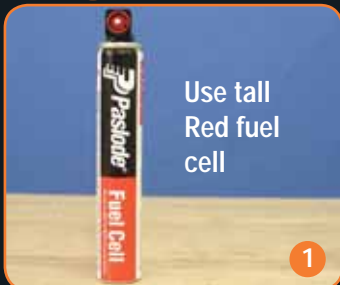

B Fuel

Drives up to 1200 nails